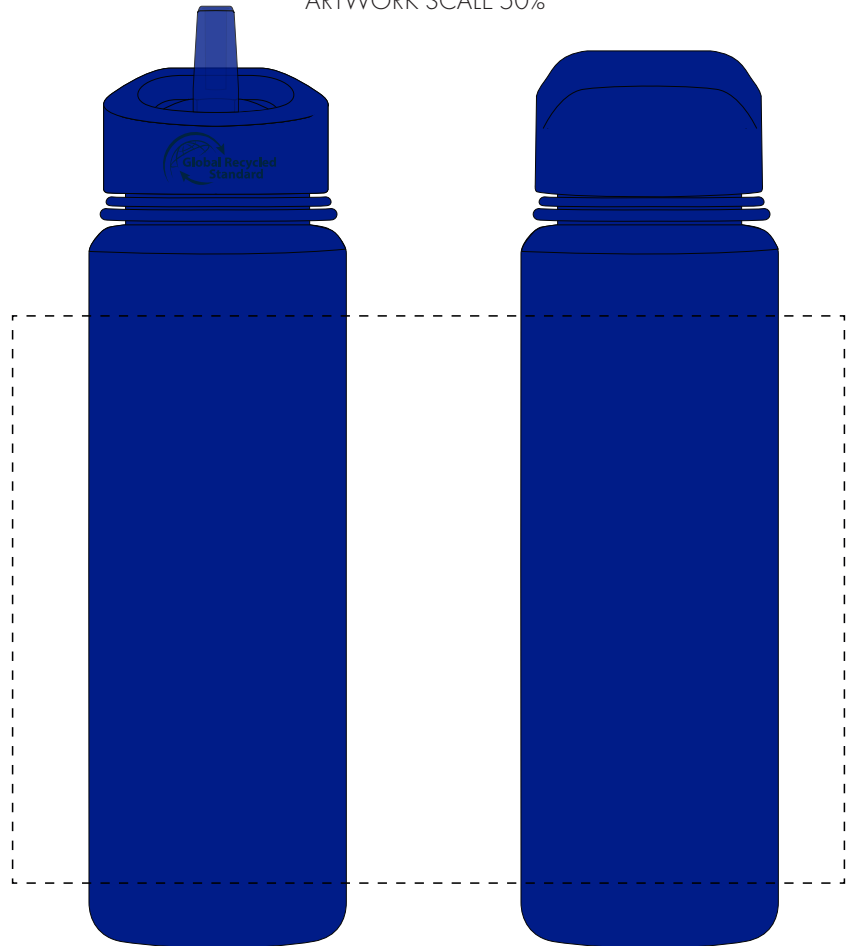

Your Ref:	Quantity:	Product Code: MG9608
Our Ref:	Version: 1	Product Colour: BLUE

PRINTING CONCERNS:**PRODUCT INFO: LOGO MAY NOT LINE UP TO SIPPER**

- Logos will be directly opposite
- Logos will NOT be directly opposite

We stock this item in the following colours

**PANTONE REFERENCE(S)**

Full Colour Printing

Product Image for visualisation
- colours may vary

ARTWORK SCALE 50%

The dashed line is to demonstrate print area and will not appear on your printed item