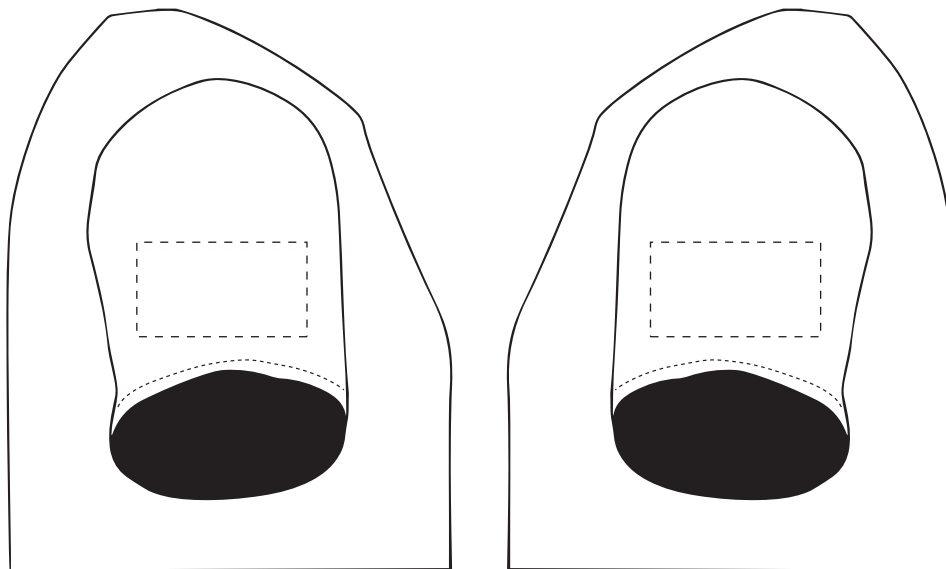

Your Ref:
Our Ref:

Quantity:
Version: 1

Product Code: PF0001
Product Colour: White

PRINTING CONCERNS: PRINT MAY DISCOLOUR

PRODUCT INFO: DUE TO THE NATURE OF THE PRODUCT THE PRINT POSITION MAY VARY BY 2 - 3 MM

PANTONE REFERENCE(S)

The dashed line is to demonstrate print area and will not appear on your printed item

 Full colour printing

ARTWORK SCALE 25%

Product Image for visualisation
- colours may vary

Right Sleeve

Left Sleeve

ARTWORK SCALE 100%
Max print area 90mm x 50mm

To proceed, please approve visual via the online system.

PLEASE NOTE:

- All colours including print and product are for visual purposes only and should not be regarded as the actual colour of the product and print.
- Some products may vary from batch to batch and may differ from previous orders.
- The colour and texture of a product can also have an effect on the final print colour.
- By approving this order we accept that you understand these terms.