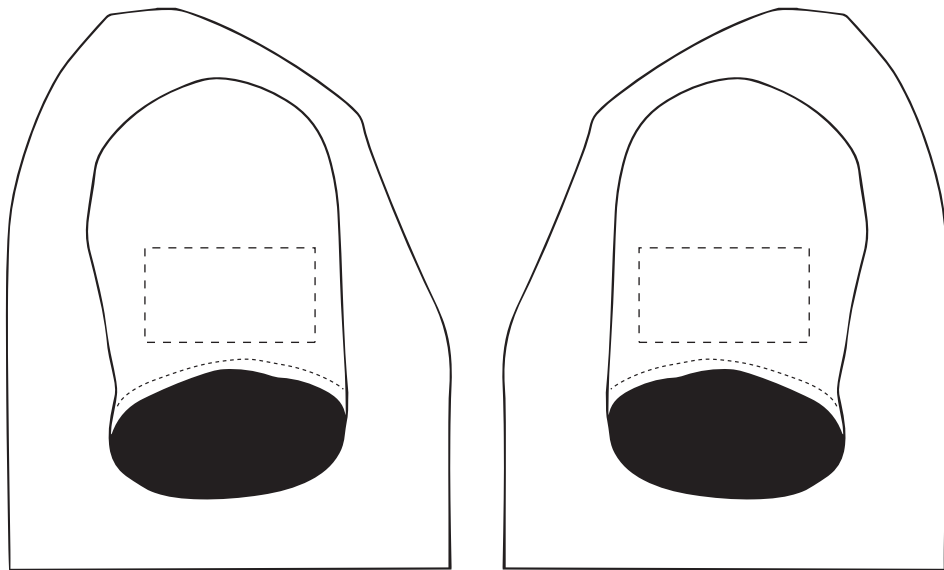

Your Ref:	Quantity:	Product Code: PF0002
Our Ref:	Version: 1	Product Colour: White

PRINTING CONCERNS: PRINT MAY DISCOLOUR

PRODUCT INFO: DUE TO THE NATURE OF THE PRODUCT THE PRINT POSITION MAY VARY BY 2 - 3 MM

Madeira Thread Colours

The dashed line is to demonstrate print area and will not appear on your printed item

- Colour 1
- Colour 1
- Colour 1
- Colour 1

ARTWORK SCALE 25%

Right Sleeve

Left Sleeve

ARTWORK SCALE 100%
Max print area 90mm x 50mm