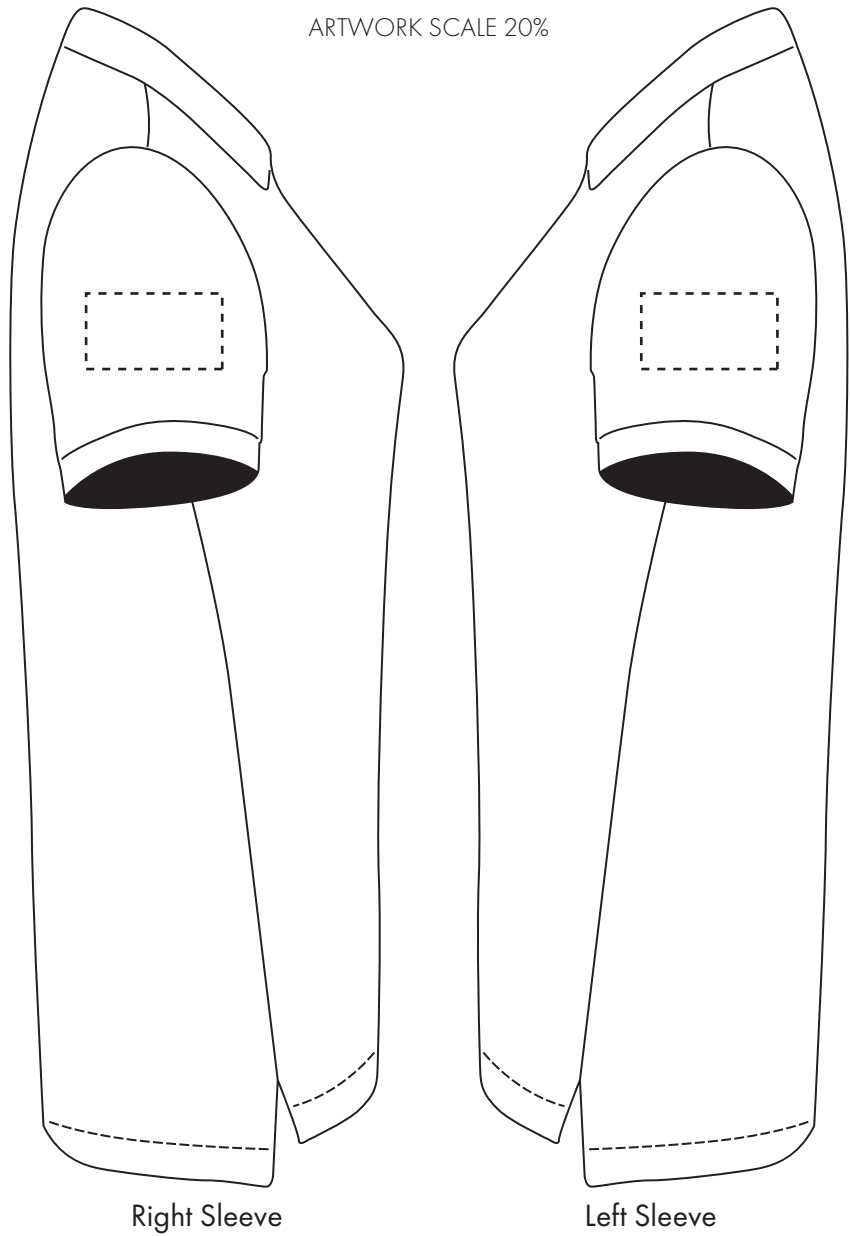

Your Ref:
Our Ref:

Quantity:
Version: 1

Product Code: PF0108
Product Colour:

PRINTING CONCERNS: PRINT MAY DISCOLOUR

PRODUCT INFO: DUE TO THE NATURE OF THE PRODUCT THE PRINT POSITION MAY VARY BY 10 - 20 MM

The dashed line is to demonstrate print area and will not appear on your printed item

PANTONE REFERENCE(S)

Full colour printing

ARTWORK SCALE 20%