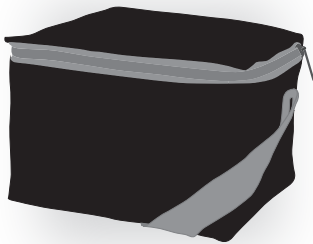

Your Ref:	Quantity:	Product Code: QB0011
Our Ref:	Version: 1	Product Colour: BLACK

PRINTING CONCERNS:

We stock this item in the following colours

**PANTONE REFERENCE(S)**

● Colour 1

ARTWORK SCALE 50%

TOP OF THE BAG

FRONT OF THE BAG

Product Image for visualisation
- colours may vary

The dashed line is to demonstrate print area and will not appear on your printed item

PLEASE NOTE:

- All colours including print and product are for visual purposes only and should not be regarded as the actual colour of the product and print.
- Some products may vary from batch to batch and may differ from previous orders.
- The colour and texture of a product can also have an effect on the final print colour.
- By approving this order we accept that you understand these terms.