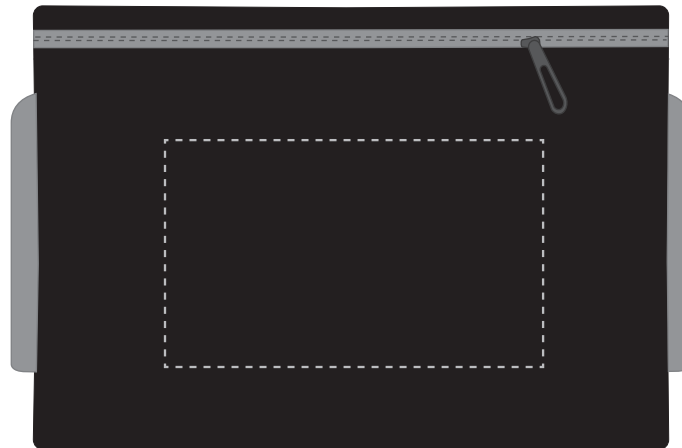

Your Ref:	Quantity:	Product Code: QB0011
Our Ref:	Version: 1	Product Colour: BLACK

PRINTING CONCERNS:

We stock this item in the following colours

**PANTONE REFERENCE(S)**

● Colour 1

ARTWORK SCALE 50%

TOP OF THE BAG

FRONT OF THE BAG

Product Image for visualisation
- colours may vary

The dashed line is to demonstrate print area and will not appear on your printed item

PLEASE NOTE:

- All colours including print and product are for visual purposes only and should not be regarded as the actual colour of the product and print.
- Some products may vary from batch to batch and may differ from previous orders.
- The colour and texture of a product can also have an effect on the final print colour.
- By approving this order we accept that you understand these terms.