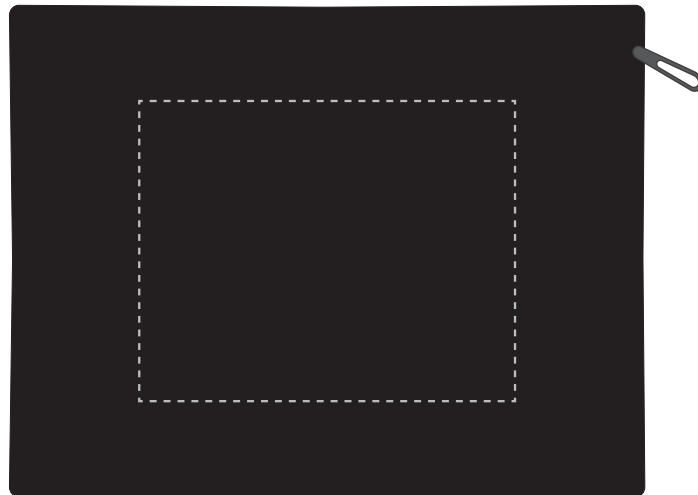

Your Ref:	Quantity:	Product Code: QB0011
Our Ref:	Version: 1	Product Colour: BLACK

PRINTING CONCERNS:

We stock this item in the following colours

**PANTONE REFERENCE(S)**

● Colour 1

ARTWORK SCALE 50%

TOP OF THE BAG

FRONT OF THE BAG

Product Image for visualisation
- colours may vary

The dashed line is to demonstrate print area and will not appear on your printed item

PLEASE NOTE:

- All colours including print and product are for visual purposes only and should not be regarded as the actual colour of the product and print.
- Some products may vary from batch to batch and may differ from previous orders.
- The colour and texture of a product can also have an effect on the final print colour.
- By approving this order we accept that you understand these terms.