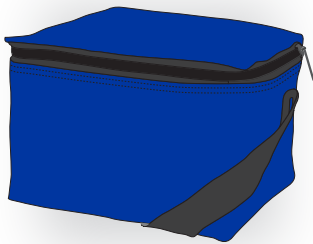

Your Ref:	Quantity:	Product Code: QB0011
Our Ref:	Version: 1	Product Colour: BLUE

**PRINTING CONCERNS:**

We stock this item in the following colours

**PANTONE REFERENCE(S)**

● Colour 1

ARTWORK SCALE 50%

TOP OF THE BAG

FRONT OF THE BAG

Product Image for visualisation  
- colours may vary

The dashed line is to demonstrate print area and will not appear on your printed item

**PLEASE NOTE:**

- All colours including print and product are for visual purposes only and should not be regarded as the actual colour of the product and print.
- Some products may vary from batch to batch and may differ from previous orders.
- The colour and texture of a product can also have an effect on the final print colour.
- By approving this order we accept that you understand these terms.