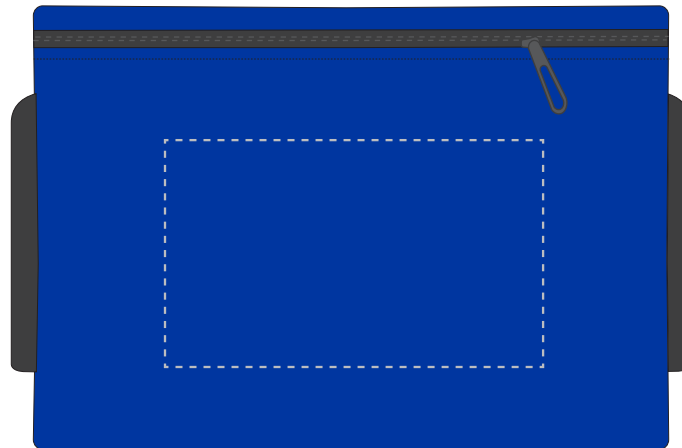

Your Ref:	Quantity:	Product Code: QB0011
Our Ref:	Version: 1	Product Colour: BLUE

**PRINTING CONCERNS:**

We stock this item in the following colours

**PANTONE REFERENCE(S)**

● Colour 1

ARTWORK SCALE 50%

TOP OF THE BAG

FRONT OF THE BAG

Product Image for visualisation  
- colours may vary

The dashed line is to demonstrate print area and will not appear on your printed item

**PLEASE NOTE:**

- All colours including print and product are for visual purposes only and should not be regarded as the actual colour of the product and print.
- Some products may vary from batch to batch and may differ from previous orders.
- The colour and texture of a product can also have an effect on the final print colour.
- By approving this order we accept that you understand these terms.

To proceed, please approve visual via the online system.

ARTWORK SCALE 100%  
Max print area: 100mm x 80mm  
TOP OF THE BAG

ARTWORK SCALE 100%  
Max print area: 100mm x 60mm  
FRONT OF THE BAG