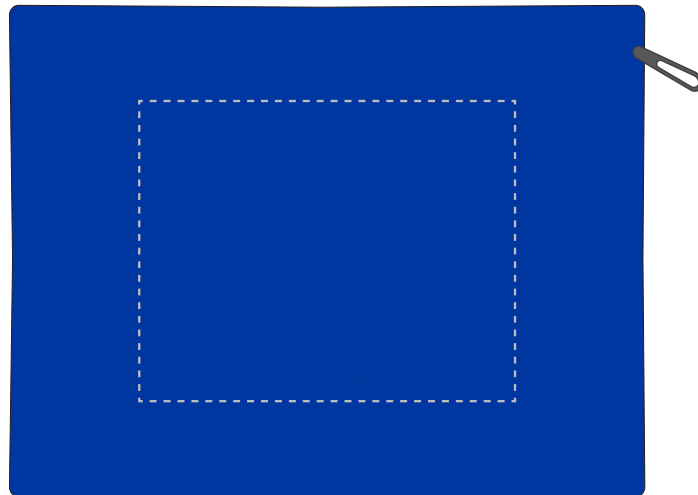

Your Ref:	Quantity:	Product Code: QB0011
Our Ref:	Version: 1	Product Colour: BLUE

**PRINTING CONCERNS:**

We stock this item in the following colours

**PANTONE REFERENCE(S)**

● Colour 1

ARTWORK SCALE 50%

TOP OF THE BAG

FRONT OF THE BAG

Product Image for visualisation  
- colours may vary

The dashed line is to demonstrate print area and will not appear on your printed item

**PLEASE NOTE:**

- All colours including print and product are for visual purposes only and should not be regarded as the actual colour of the product and print.
- Some products may vary from batch to batch and may differ from previous orders.
- The colour and texture of a product can also have an effect on the final print colour.
- By approving this order we accept that you understand these terms.

To proceed, please approve visual via the online system.

ARTWORK SCALE 100%  
Max print area: 100mm x 80mm  
TOP OF THE BAG

ARTWORK SCALE 100%  
Max print area: 100mm x 60mm  
FRONT OF THE BAG