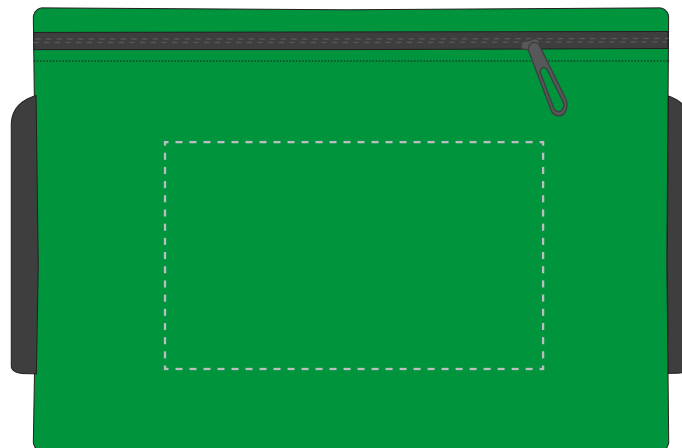

Your Ref:	Quantity:	Product Code: QB0011
Our Ref:	Version: 1	Product Colour: GREEN

PRINTING CONCERNS:

We stock this item in the following colours

**PANTONE REFERENCE(S)**

● Colour 1

ARTWORK SCALE 50%

TOP OF THE BAG

FRONT OF THE BAG

Product Image for visualisation
- colours may vary

The dashed line is to demonstrate print area and will not appear on your printed item

PLEASE NOTE:

- All colours including print and product are for visual purposes only and should not be regarded as the actual colour of the product and print.
- Some products may vary from batch to batch and may differ from previous orders.
- The colour and texture of a product can also have an effect on the final print colour.
- By approving this order we accept that you understand these terms.

To proceed, please approve visual via the online system.

ARTWORK SCALE 100%
Max print area: 100mm x 80mm
TOP OF THE BAG

ARTWORK SCALE 100%
Max print area: 100mm x 60mm
FRONT OF THE BAG