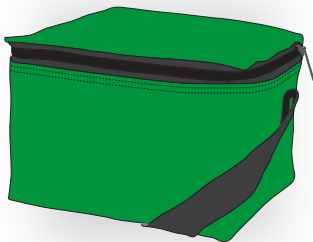

Your Ref:	Quantity:	Product Code: QB0011
Our Ref:	Version: 1	Product Colour: GREEN

PRINTING CONCERNS:

We stock this item in the following colours

**PANTONE REFERENCE(S)**

● Colour 1

ARTWORK SCALE 50%

TOP OF THE BAG

FRONT OF THE BAG

Product Image for visualisation
- colours may vary

The dashed line is to demonstrate print area and will not appear on your printed item

PLEASE NOTE:

- All colours including print and product are for visual purposes only and should not be regarded as the actual colour of the product and print.
- Some products may vary from batch to batch and may differ from previous orders.
- The colour and texture of a product can also have an effect on the final print colour.
- By approving this order we accept that you understand these terms.