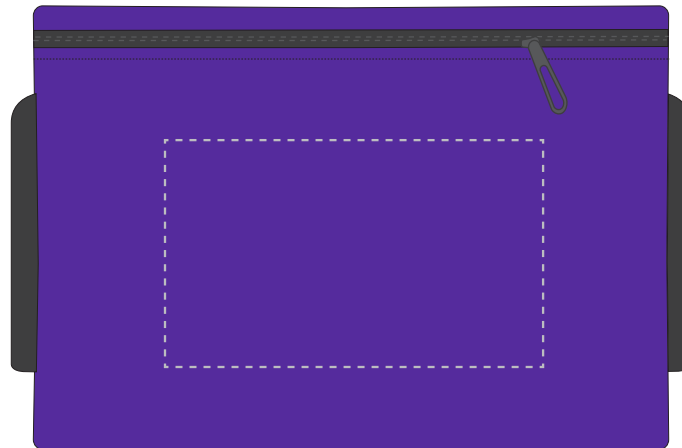

Your Ref:	Quantity:	Product Code: QB0011
Our Ref:	Version: 1	Product Colour: PURPLE

**PRINTING CONCERNS:**

We stock this item in the following colours

**PANTONE REFERENCE(S)**

● Colour 1

ARTWORK SCALE 50%

TOP OF THE BAG

FRONT OF THE BAG

Product Image for visualisation  
- colours may vary

The dashed line is to demonstrate print area and will not appear on your printed item

**PLEASE NOTE:**

- All colours including print and product are for visual purposes only and should not be regarded as the actual colour of the product and print.
- Some products may vary from batch to batch and may differ from previous orders.
- The colour and texture of a product can also have an effect on the final print colour.
- By approving this order we accept that you understand these terms.

To proceed, please approve visual via the online system.

ARTWORK SCALE 100%  
Max print area: 100mm x 80mm  
TOP OF THE BAG

ARTWORK SCALE 100%  
Max print area: 100mm x 60mm  
FRONT OF THE BAG