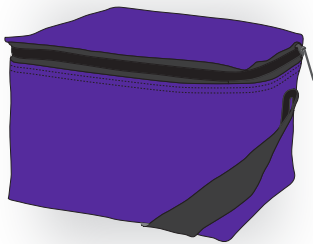

Your Ref:	Quantity:	Product Code: QB0011
Our Ref:	Version: 1	Product Colour: PURPLE

**PRINTING CONCERNS:**

We stock this item in the following colours

**PANTONE REFERENCE(S)**

● Colour 1

ARTWORK SCALE 50%

TOP OF THE BAG

FRONT OF THE BAG

Product Image for visualisation  
- colours may vary

The dashed line is to demonstrate print area and will not appear on your printed item

**PLEASE NOTE:**

- All colours including print and product are for visual purposes only and should not be regarded as the actual colour of the product and print.
- Some products may vary from batch to batch and may differ from previous orders.
- The colour and texture of a product can also have an effect on the final print colour.
- By approving this order we accept that you understand these terms.