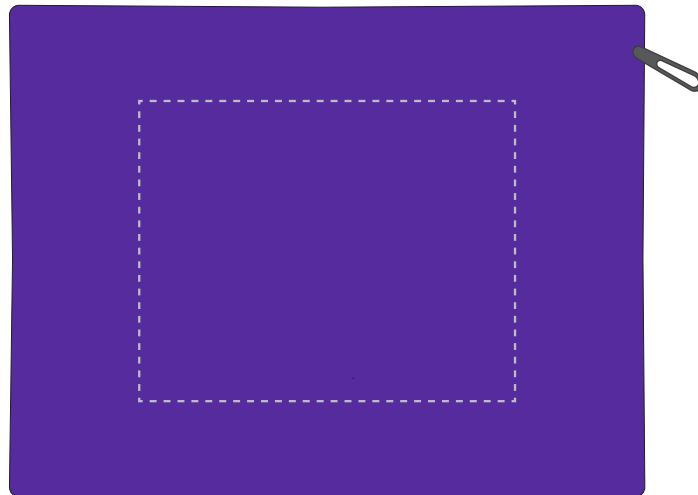

Your Ref:	Quantity:	Product Code: QB0011
Our Ref:	Version: 1	Product Colour: PURPLE

**PRINTING CONCERNS:**

We stock this item in the following colours

**PANTONE REFERENCE(S)**

● Colour 1

ARTWORK SCALE 50%

TOP OF THE BAG

FRONT OF THE BAG

Product Image for visualisation  
- colours may vary

The dashed line is to demonstrate print area and will not appear on your printed item

**PLEASE NOTE:**

- All colours including print and product are for visual purposes only and should not be regarded as the actual colour of the product and print.
- Some products may vary from batch to batch and may differ from previous orders.
- The colour and texture of a product can also have an effect on the final print colour.
- By approving this order we accept that you understand these terms.

To proceed, please approve visual via the online system.

ARTWORK SCALE 100%  
Max print area: 100mm x 80mm  
TOP OF THE BAG

ARTWORK SCALE 100%  
Max print area: 100mm x 60mm  
FRONT OF THE BAG