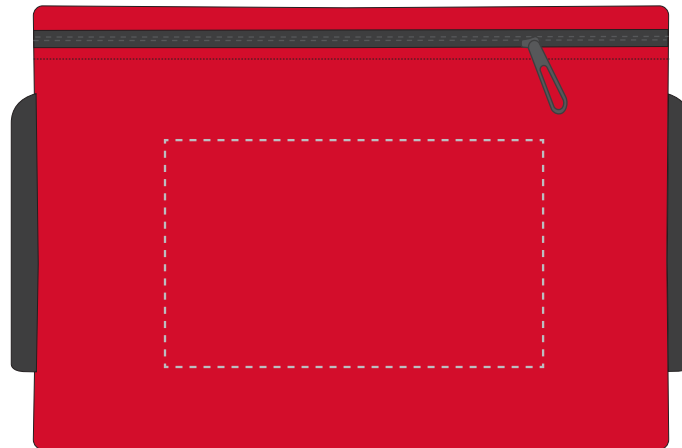

Your Ref:	Quantity:	Product Code: QB0011
Our Ref:	Version: 1	Product Colour: RED

PRINTING CONCERNS:

We stock this item in the following colours

**PANTONE REFERENCE(S)**

● Colour 1

ARTWORK SCALE 50%

TOP OF THE BAG

FRONT OF THE BAG

Product Image for visualisation
- colours may vary

The dashed line is to demonstrate print area and will not appear on your printed item

PLEASE NOTE:

- All colours including print and product are for visual purposes only and should not be regarded as the actual colour of the product and print.
- Some products may vary from batch to batch and may differ from previous orders.
- The colour and texture of a product can also have an effect on the final print colour.
- By approving this order we accept that you understand these terms.