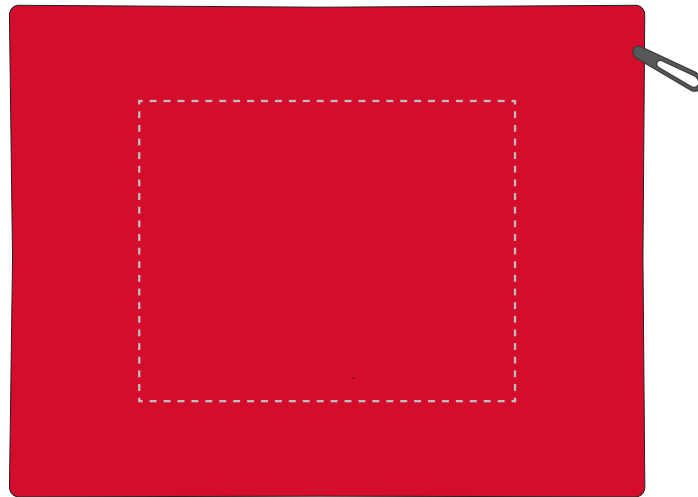

Your Ref:	Quantity:	Product Code: QB0011
Our Ref:	Version: 1	Product Colour: RED

PRINTING CONCERNS:

We stock this item in the following colours

**PANTONE REFERENCE(S)**

● Colour 1

ARTWORK SCALE 50%

TOP OF THE BAG

FRONT OF THE BAG

Product Image for visualisation
- colours may vary

The dashed line is to demonstrate print area and will not appear on your printed item

PLEASE NOTE:

- All colours including print and product are for visual purposes only and should not be regarded as the actual colour of the product and print.
- Some products may vary from batch to batch and may differ from previous orders.
- The colour and texture of a product can also have an effect on the final print colour.
- By approving this order we accept that you understand these terms.

To proceed, please approve visual via the online system.

ARTWORK SCALE 100%
Max print area: 100mm x 80mm
TOP OF THE BAG

ARTWORK SCALE 100%
Max print area: 100mm x 60mm
FRONT OF THE BAG