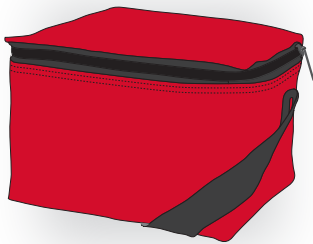

Your Ref:	Quantity:	Product Code: QB0011
Our Ref:	Version: 1	Product Colour: RED

PRINTING CONCERNS:

We stock this item in the following colours

**PANTONE REFERENCE(S)**

● Colour 1

ARTWORK SCALE 50%

TOP OF THE BAG

FRONT OF THE BAG

Product Image for visualisation
- colours may vary

The dashed line is to demonstrate print area and will not appear on your printed item

PLEASE NOTE:

- All colours including print and product are for visual purposes only and should not be regarded as the actual colour of the product and print.
- Some products may vary from batch to batch and may differ from previous orders.
- The colour and texture of a product can also have an effect on the final print colour.
- By approving this order we accept that you understand these terms.