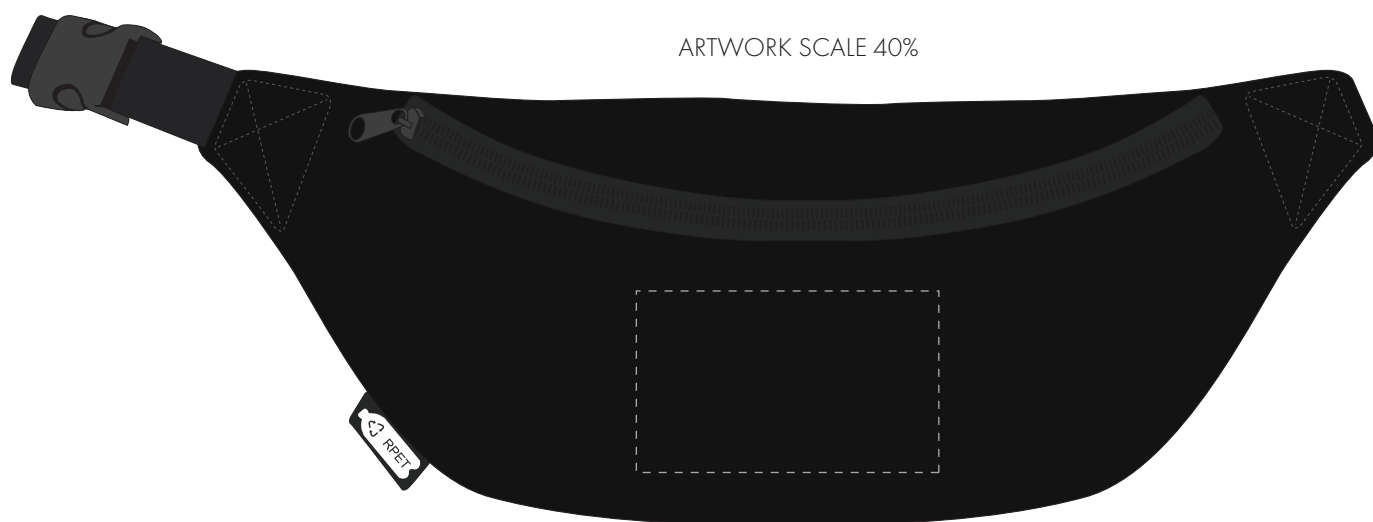

Your Ref:

Quantity:

Product Code: QB0025

Our Ref:

Version: 1

Product Colour: BLACK

PRINTING CONCERNS:**PRODUCT INFO:**

We stock this item in the following colours

**PANTONE REFERENCE(S)**

● Colour 1

● Colour 2

Product Image for visualisation
- colours may vary

The dashed line is to demonstrate print area and will not appear on your printed item

PLEASE NOTE:

- All colours including print and product are for visual purposes only and should not be regarded as the actual colour of the product and print.
- Some products may vary from batch to batch and may differ from previous orders.
- The colour and texture of a product can also have an effect on the final print colour.
- By approving this order we accept that you understand these terms.