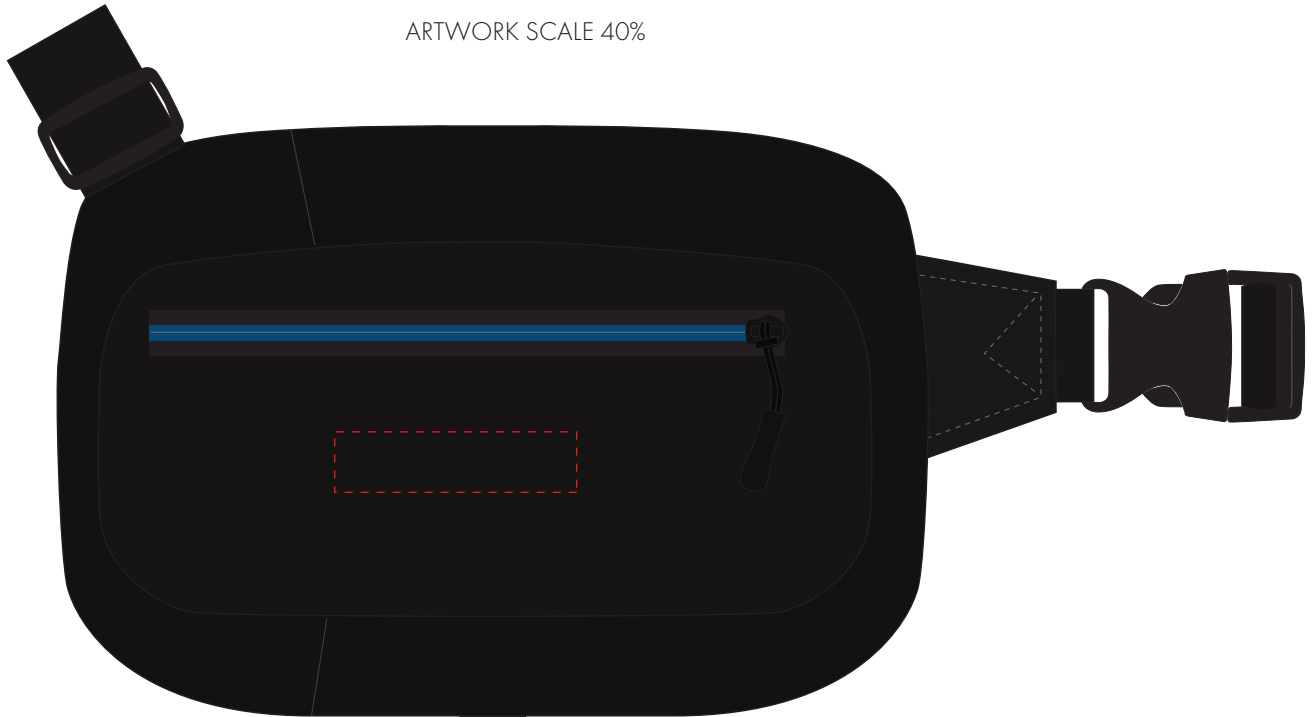

Your Ref:	Quantity:	Product Code: QB0035
Our Ref:	Version: 1	Product Colour: BLACK

PRINTING CONCERNS:**PRODUCT INFO: DUE TO THE NATURE OF THE PRODUCT THE PRINT POSITION MAY VARY BY 2 - 3 MM**

We stock this item in the following colours

PANTONE REFERENCE(S)

- Colour 1
- Colour 1
- Colour 1
- Colour 1

ARTWORK SCALE 40%

Product Image for visualisation
- colours may vary

ARTWORK SCALE 100%
Max print area: 80mm x 20mm

The dashed line is to demonstrate print area and will not appear on your printed item