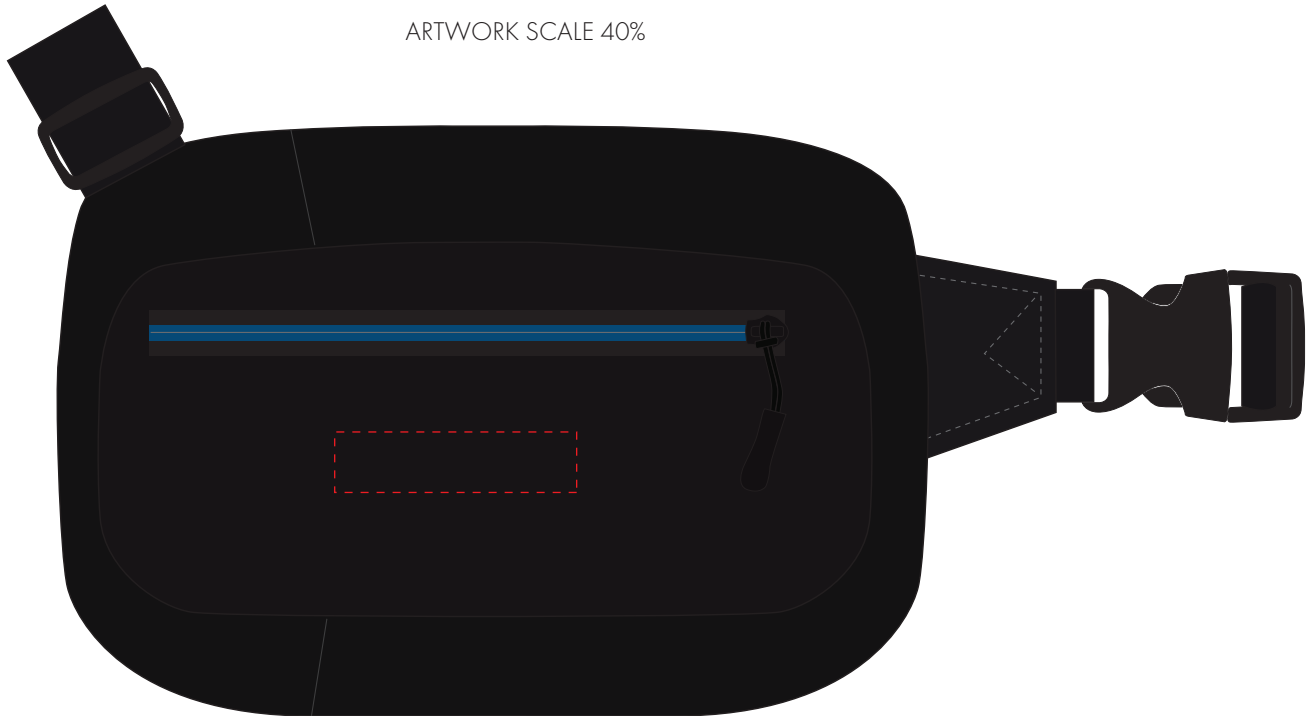

Your Ref:	Quantity:	Product Code: QB0035
Our Ref:	Version: 1	Product Colour: BLACK

PRINTING CONCERNS:**PRODUCT INFO: DUE TO THE NATURE OF THE PRODUCT THE PRINT POSITION MAY VARY BY 2 - 3 MM**

We stock this item in the following colours

PANTONE REFERENCE(S)

- Colour 1
- Colour 1
- Colour 1
- Colour 1

ARTWORK SCALE 40%

Product Image for visualisation
- colours may vary

The dashed line is to demonstrate print area and will not appear on your printed item

To proceed, please approve visual via the online system.

ARTWORK SCALE 100%

Max print area: 80mm x 20mm