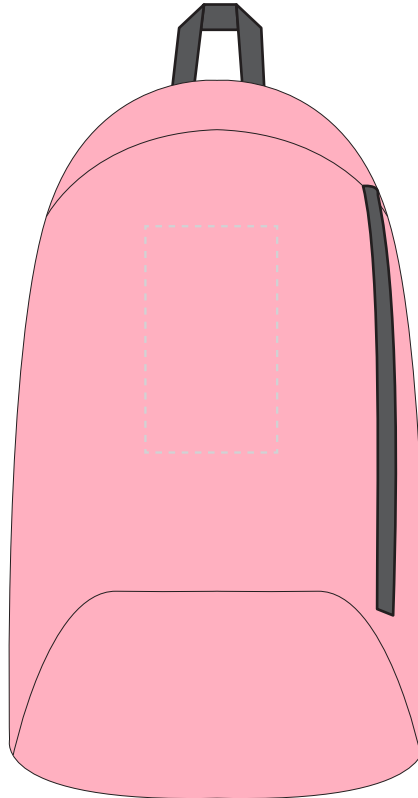

Your Ref:	Quantity:	Product Code: QB0134
Our Ref:	Version: 1	Product Colour: LIGHT PINK

PRINTING CONCERNS:

We stock this item in the following colours

**MADERIA THREAD COLOUR**

- Colour 1
- Colour 2
- Colour 3
- Colour 4

ARTWORK SCALE 25%

Product Image for visualisation
- colours may vary

The dashed line is to demonstrate print area and will not appear on your printed item

PLEASE NOTE:

- All colours including print and product are for visual purposes only and should not be regarded as the actual colour of the product and print.
- Some products may vary from batch to batch and may differ from previous orders.
- The colour and texture of a product can also have an effect on the final print colour.
- By approving this order we accept that you understand these terms.

To proceed, please approve visual via the online system.

ARTWORK SCALE 100%

Max embroidery area: 120mm x 70mm