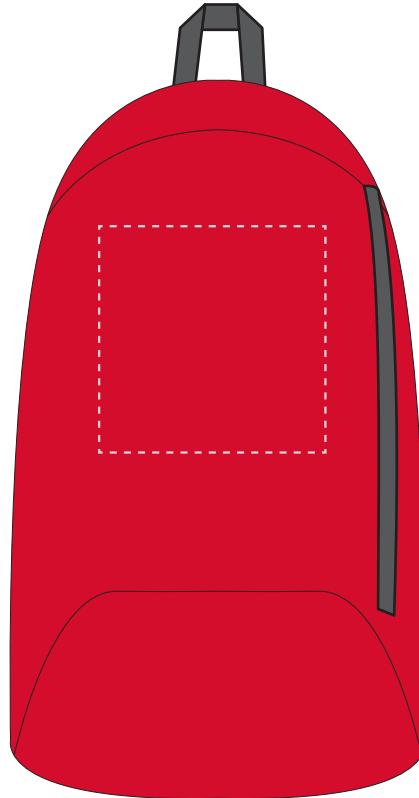

Your Ref:

Quantity:

Product Code: QB0134

Our Ref:

Version: 1

Product Colour: RED

PRINTING CONCERNS:

We stock this item in the following colours

**PANTONE REFERENCE(S)**
 Full colour printing

ARTWORK SCALE 25%

Product Image for visualisation
- colours may vary

The dashed line is to demonstrate print area and will not appear on your printed item

PLEASE NOTE: