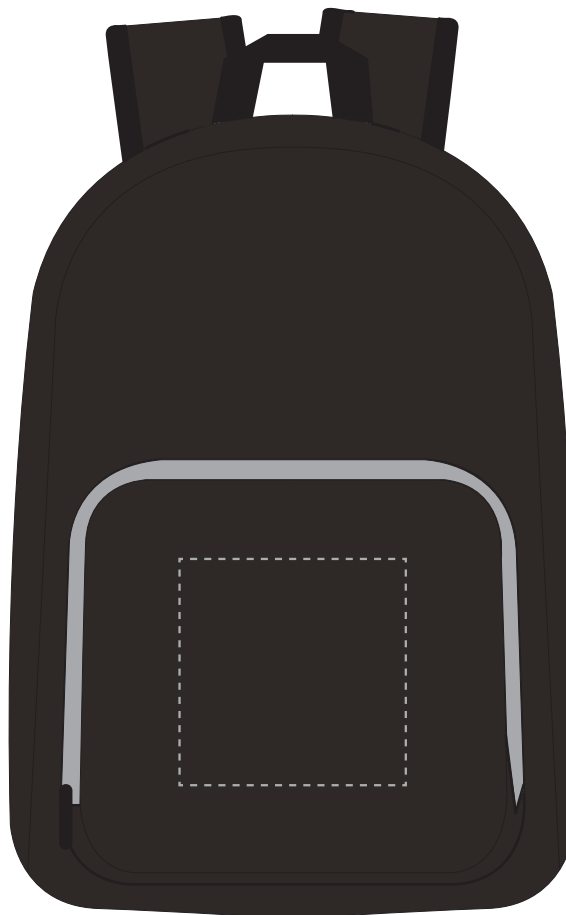

Your Ref:

Quantity:

Product Code: QB0235

Our Ref:

Version: 1

Product Colour: BLACK

**PRINTING CONCERNS:**

We stock this item in the following colours

**PANTONE REFERENCE(S)**

● Colour 1

● Colour 2

ARTWORK SCALE 25%

Product Image for visualisation  
- colours may vary

The dashed line is to demonstrate print area and will not appear on your printed item

**PLEASE NOTE:**