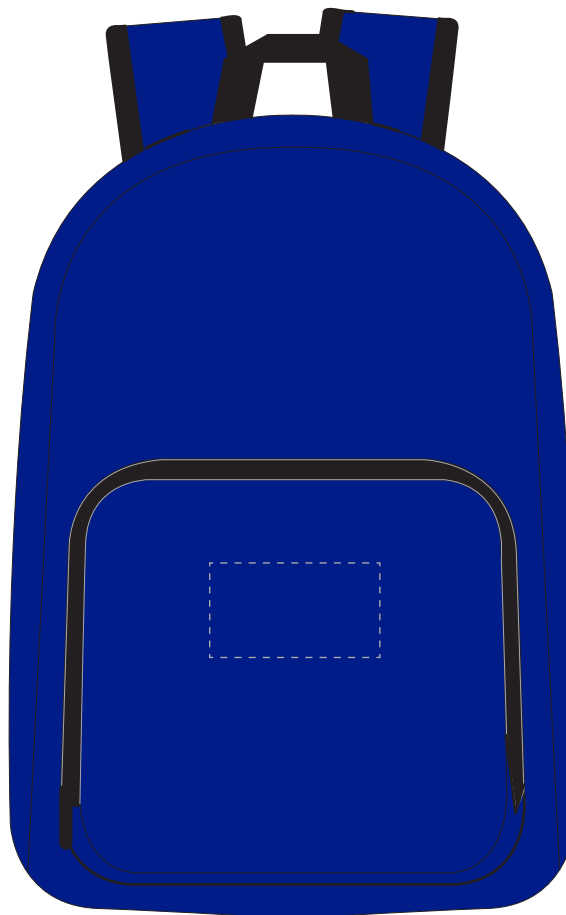

Your Ref:

Quantity:

Product Code: QB0235

Our Ref:

Version: 1

Product Colour: ROYAL BLUE

**PRINTING CONCERNS:**

We stock this item in the following colours

**MADERIA THREAD COLOUR**

- Colour 1
- Colour 2
- Colour 3
- Colour 4

ARTWORK SCALE 25%

Product Image for visualisation  
- colours may vary

The dashed line is to demonstrate print area and will not appear on your printed item

To proceed, please approve visual via the online system.

ARTWORK SCALE 100%

Max embroidery area: 90mm x 50mm