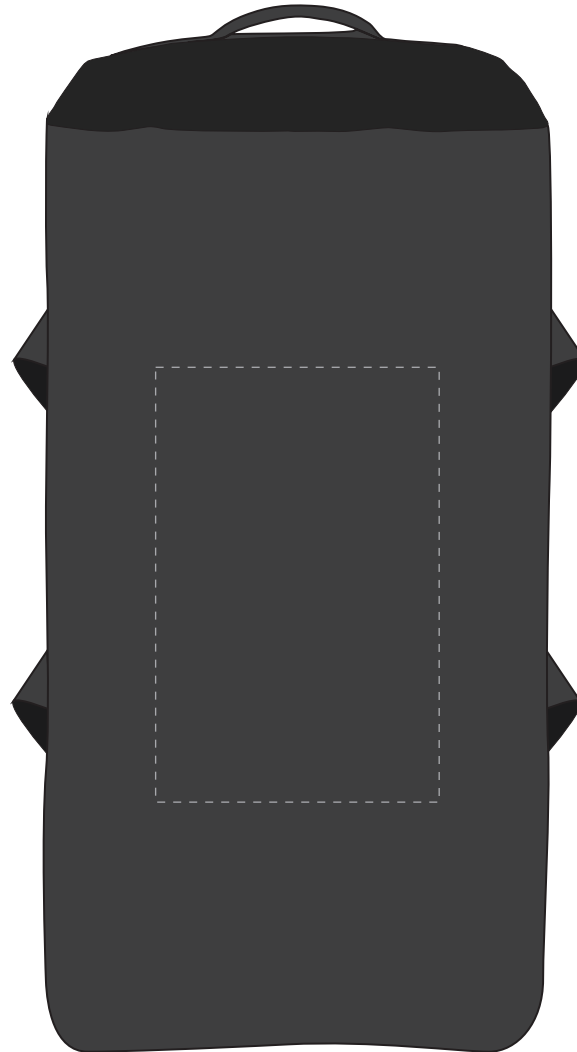

Your Ref:  
Our Ref:

Quantity:  
Version: 1

Product Code: QB0316  
Product Colour: BLACK

**PRINTING CONCERNS:****PRODUCT INFO:**

Please note that this product has Sustainability Markings that are not visible from this perspective

We stock this item in the following colours

**PANTONE REFERENCE(S)**

● Colour 1

● Colour 2

ARTWORK SCALE 25%

BOTTOM

Product Image for visualisation  
- colours may vary

The dashed line is to demonstrate print area and will not appear on your printed item

To proceed, please approve visual via the online system.

ARTWORK SCALE 100%

Max print area: 230mm x 150mm