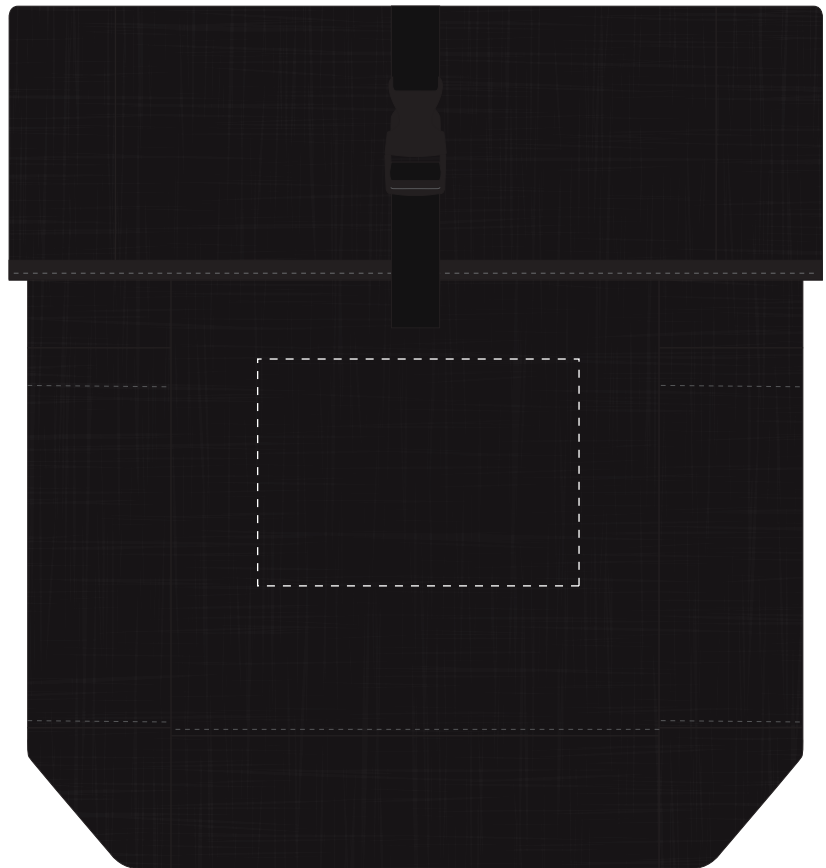

|           |            |                       |
|-----------|------------|-----------------------|
| Your Ref: | Quantity:  | Product Code: QB0455  |
| Our Ref:  | Version: 1 | Product Colour: BLACK |

**PRINTING CONCERNS:****PRODUCT INFO: DUE TO THE NATURE OF THE PRODUCT THE PRINT POSITION MAY VARY BY 2 - 3 MM**

We stock this item in the following colours

**PANTONE REFERENCE(S)**

- Colour 1
- Colour 1
- Colour 1
- Colour 1

ARTWORK SCALE 25%

Product Image for visualisation  
- colours may vary

The dashed line is to demonstrate print area and will not appear on your printed item

**PLEASE NOTE:**

- All colours including print and product are for visual purposes only and should not be regarded as the actual colour of the product and print.
- Some products may vary from batch to batch and may differ from previous orders.
- The colour and texture of a product can also have an effect on the final print colour.
- By approving this order we accept that you understand these terms.

To proceed, please approve visual via the online system.

ARTWORK SCALE 100%

Max print area: 170mm x 120mm