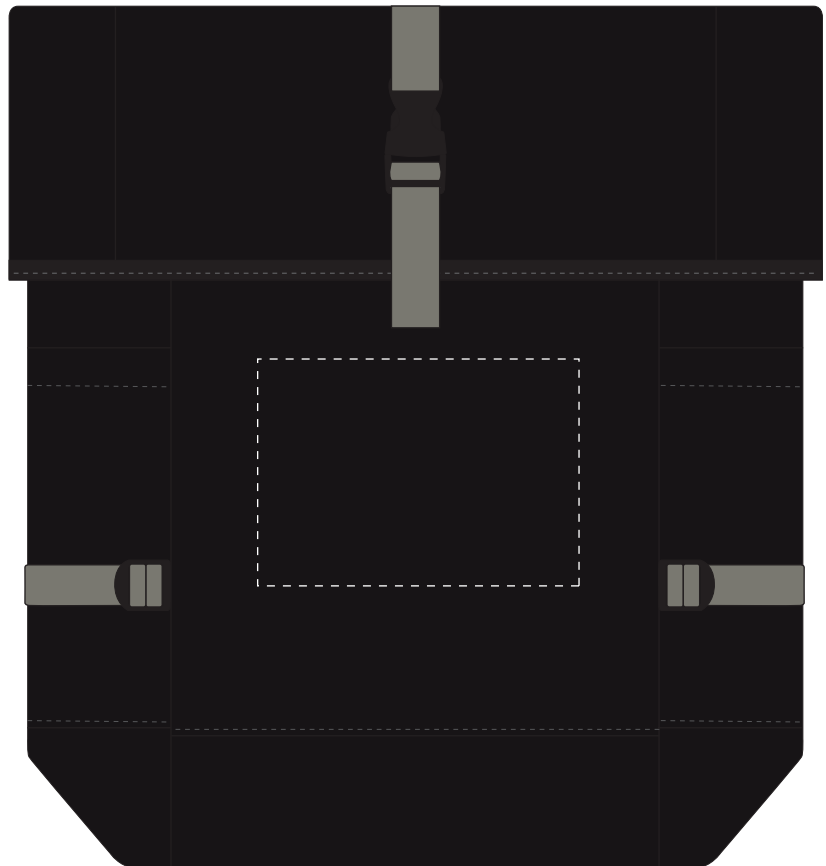

Your Ref:	Quantity:	Product Code: QB0455
Our Ref:	Version: 1	Product Colour: GREY

PRINTING CONCERNS:**PRODUCT INFO: DUE TO THE NATURE OF THE PRODUCT THE PRINT POSITION MAY VARY BY 2 - 3 MM**

We stock this item in the following colours

**PANTONE REFERENCE(S)**

- Colour 1
- Colour 1
- Colour 1
- Colour 1

ARTWORK SCALE 25%

Product Image for visualisation
- colours may vary

The dashed line is to demonstrate print area and will not appear on your printed item