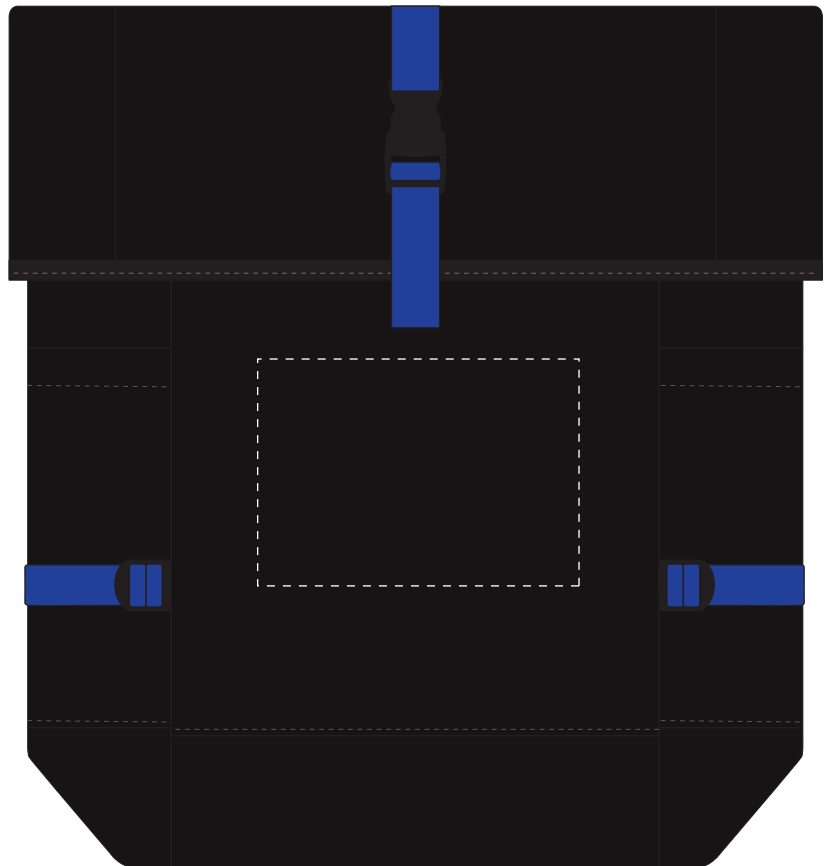

Your Ref:	Quantity:	Product Code: QB0455
Our Ref:	Version: 1	Product Colour: ROYAL BLUE

PRINTING CONCERNS:**PRODUCT INFO: DUE TO THE NATURE OF THE PRODUCT THE PRINT POSITION MAY VARY BY 2 - 3 MM**

We stock this item in the following colours

**PANTONE REFERENCE(S)**

- Colour 1
- Colour 1
- Colour 1
- Colour 1

ARTWORK SCALE 25%

Product Image for visualisation
- colours may vary

The dashed line is to demonstrate print area and will not appear on your printed item

To proceed, please approve visual via the online system.

ARTWORK SCALE 100%

Max print area: 170mm x 120mm