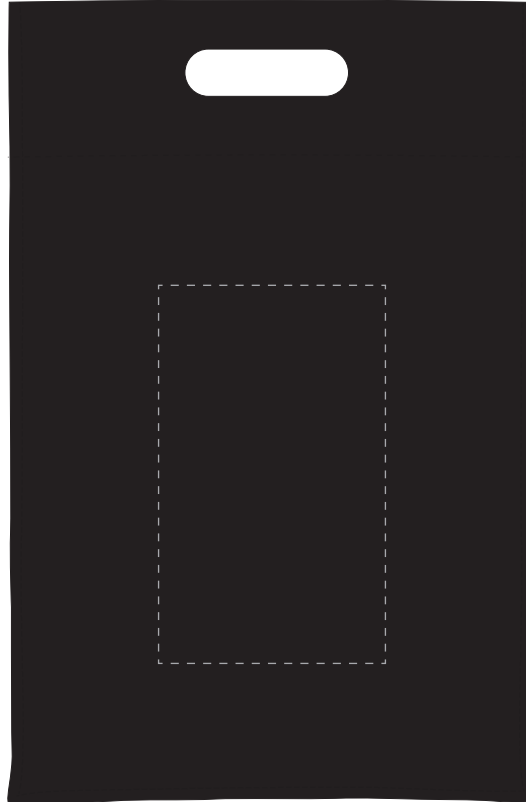

Your Ref:	Quantity:	Product Code: QB0523
Our Ref:	Version: 1	Product Colour: BLACK

PRINTING CONCERNS:

We stock this item in the following colours

**PANTONE REFERENCE(S)**

- Colour 1
- Colour 2

ARTWORK SCALE 25%

Product Image for visualisation
- colours may vary

The dashed line is to demonstrate print area and will not appear on your printed item

PLEASE NOTE:

- All colours including print and product are for visual purposes only and should not be regarded as the actual colour of the product and print.
- Some products may vary from batch to batch and may differ from previous orders.
- The colour and texture of a product can also have an effect on the final print colour.
- By approving this order we accept that you understand these terms.

To proceed, please approve visual via the online system.

ARTWORK SCALE 100%
Max print area: 120mm x 200mm