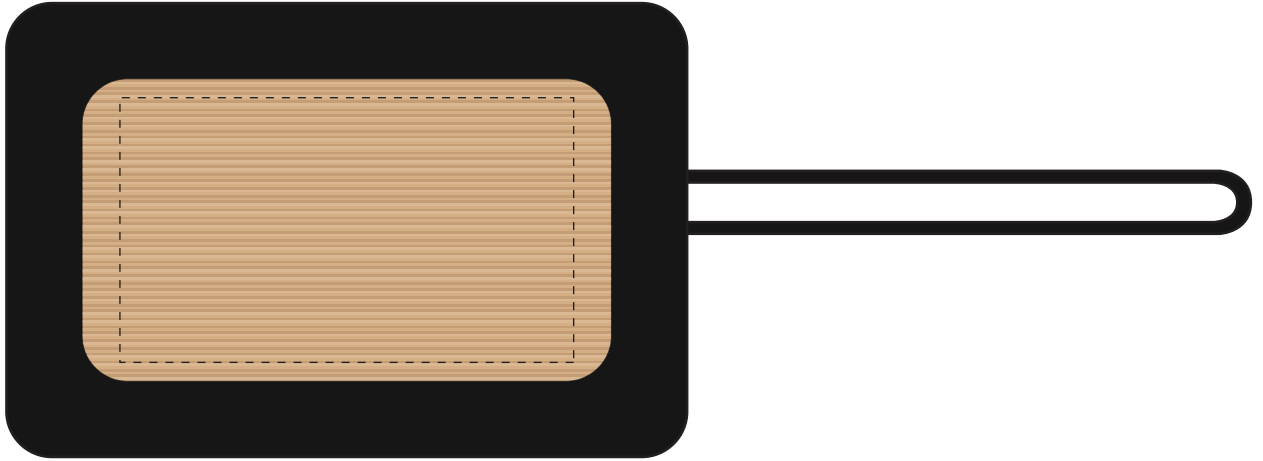

Your Ref:	Quantity:	Product Code: QB0545
Our Ref:	Version: 1	Product Colour: BLACK

PRINTING CONCERNS:**PRODUCT INFO:**

We stock this item in the following colours

**PANTONE REFERENCE(S)**

● Colour 1

ARTWORK SCALE 100%

Product Image for visualisation
- colours may vary

ARTWORK SCALE 100%

Max print area: 60mm x 35mm

The dashed line is to demonstrate print area and will not appear on your printed item

PLEASE NOTE:

- All colours including print and product are for visual purposes only and should not be regarded as the actual colour of the product and print.
- Some products may vary from batch to batch and may differ from previous orders.
- The colour and texture of a product can also have an effect on the final print colour.
- By approving this order we accept that you understand these terms.