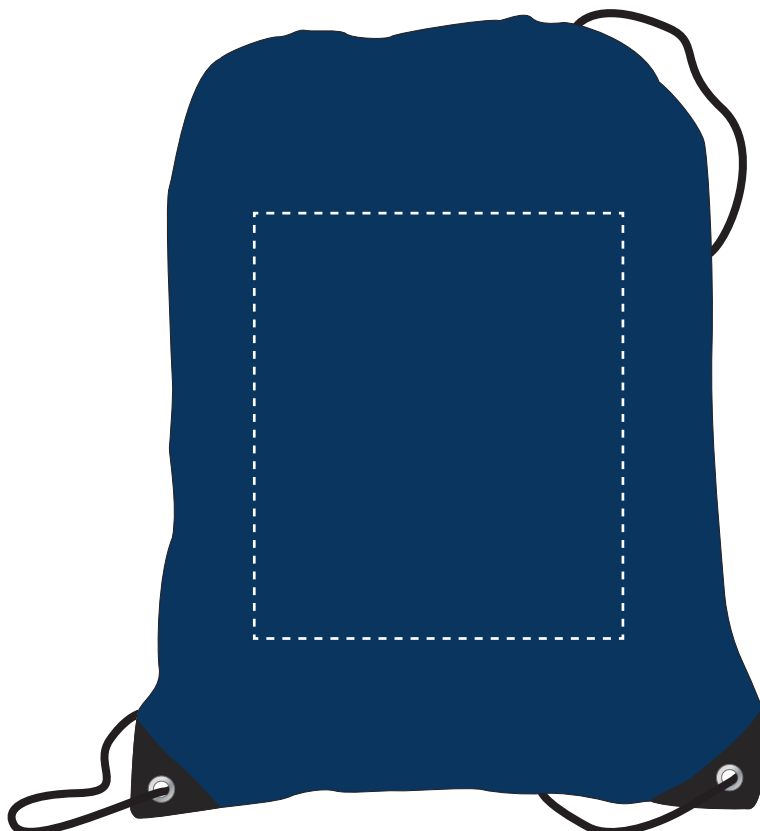

Artwork Approval

Your Ref:
Our Ref:

Quantity:
Version: 1

Product Code: QB0609
Product Colour: NAVY BLUE

PRODUCT NOTES:

We stock this item in the following colours

The dashed line is to demonstrate print area and will not appear on your printed item

PANTONE REFERENCE(S)

ARTWORK SCALE 25%

Full Colour Transfer Print

PRINTING CONCERNS:

ACTUAL ARTWORK SIZE:

Please check the following are correct

QUANTITY ☒ CORRECT PRODUCT and PRODUCT COLOUR ☒ PRINT SIZE and POSITION ☒ PRINT COLOUR ☒ SPELLING, PHONE NUMBERS, EMAILS and WEBSITES ☒

Any special print requirements must be advised at approval stage, however a new visual may have to be done and approved which may affect the lead time. We may at times advise you of our concerns with regard to the print or print colour on the pdf proof - if approval is given this is unfortunately at your own risk. If a photograph is required of the item this may be chargeable and this is quite often done on day of despatch and could delay your order if approval isn't received immediately.

We cannot accept liability for errors, however caused, which are evident in the proof and not indicated by you at this stage. You are liable for all relevant costs incurred in correcting such mistakes once the proof has been approved. Please note: Your order will not go into production until this proof is approved in writing. This product may have more than one print area, please check to ensure the print position is correct as mistakes cannot be rectified once the goods have been printed. Due to the restrictions and constraints of printing, we can only use 'coated' ink, therefore your pantone reference will need to be a 'C' code. Please double check the pantone colour against a coated pantone book before approving the artwork. The colour and texture of a product can also have an effect on the final print colour.

To proceed, please reply back to sender clearly stating that the proof is approved