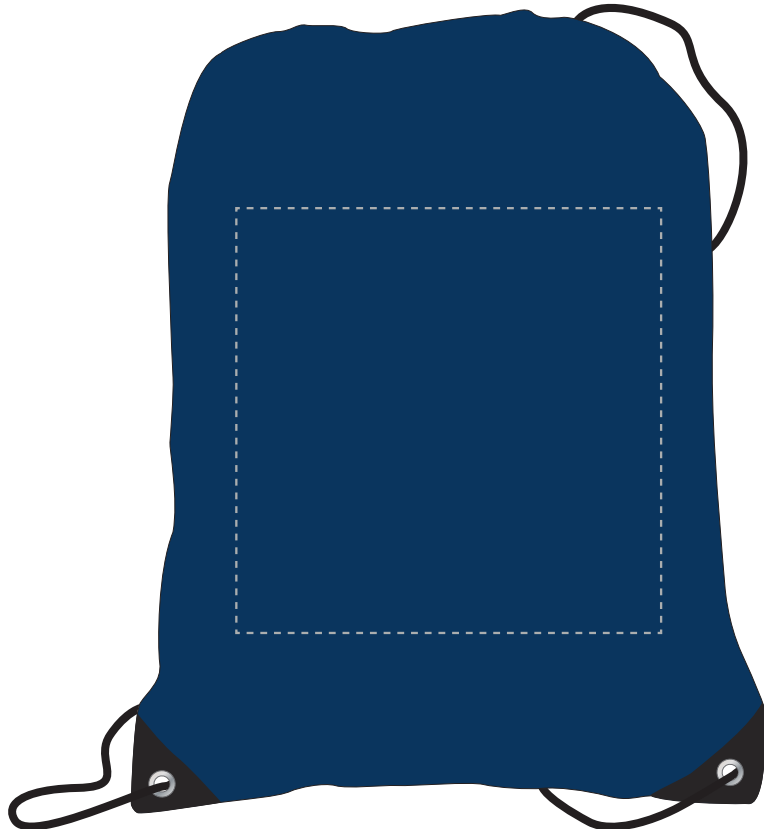

Your Ref:	Quantity:	Product Code: QB0609
Our Ref:	Version: 1	Product Colour: NAVY BLUE

**PRINTING CONCERNS:**

We stock this item in the following colours

**PANTONE REFERENCE(S)**

- Colour 1
- Colour 2
- Colour 3
- Colour 4

ARTWORK SCALE 25%

The dashed line is to demonstrate print area and will not appear on your printed item

**PLEASE NOTE:**

- All colours including print and product are for visual purposes only and should not be regarded as the actual colour of the product and print.
- Some products may vary from batch to batch and may differ from previous orders.
- The colour and texture of a product can also have an effect on the final print colour.
- By approving this order we accept that you understand these terms.