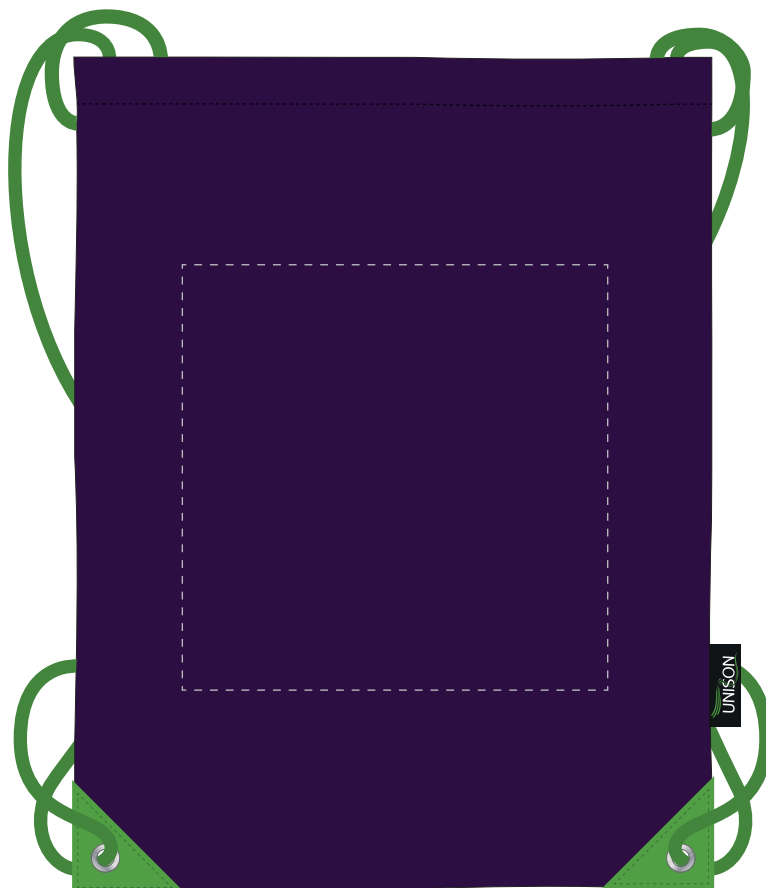

Your Ref:

Quantity:

Product Code: QB0609

Our Ref:

Version: 1

Product Colour: PURPLE- UNISON

PRINTING CONCERNS:

We stock this item in the following colours

**PANTONE REFERENCE(S)**

- Colour 1
- Colour 2
- Colour 3
- Colour 4

ARTWORK SCALE 25%

The dashed line is to demonstrate print area and will not appear on your printed item

PLEASE NOTE:

- All colours including print and product are for visual purposes only and should not be regarded as the actual colour of the product and print.
- Some products may vary from batch to batch and may differ from previous orders.
- The colour and texture of a product can also have an effect on the final print colour.
- By approving this order we accept that you understand these terms.

To proceed, please approve visual via the online system.

ARTWORK SCALE 100%

Max print area: 225mm x 225mm