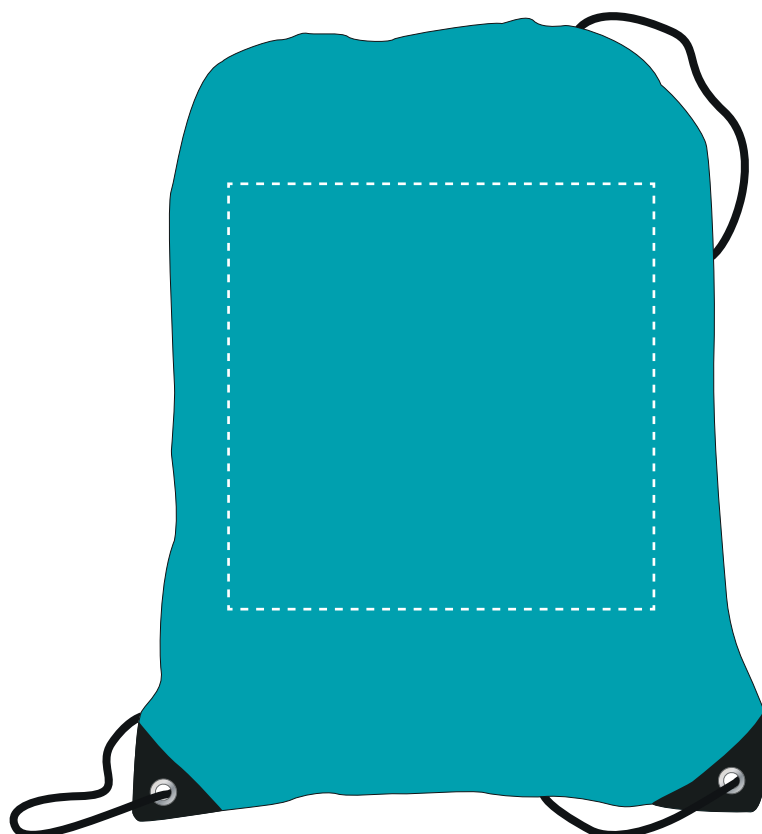

## PRODUCT NOTES:

We stock this item in the following colours

The dashed line is to demonstrate print area and will not appear on your printed item

## PANTONE REFERENCE(S)

- Colour 1
- Colour 2
- Colour 3
- Colour 4
- Colour 5

ARTWORK SCALE 25%

## ACTUAL ARTWORK SIZE: