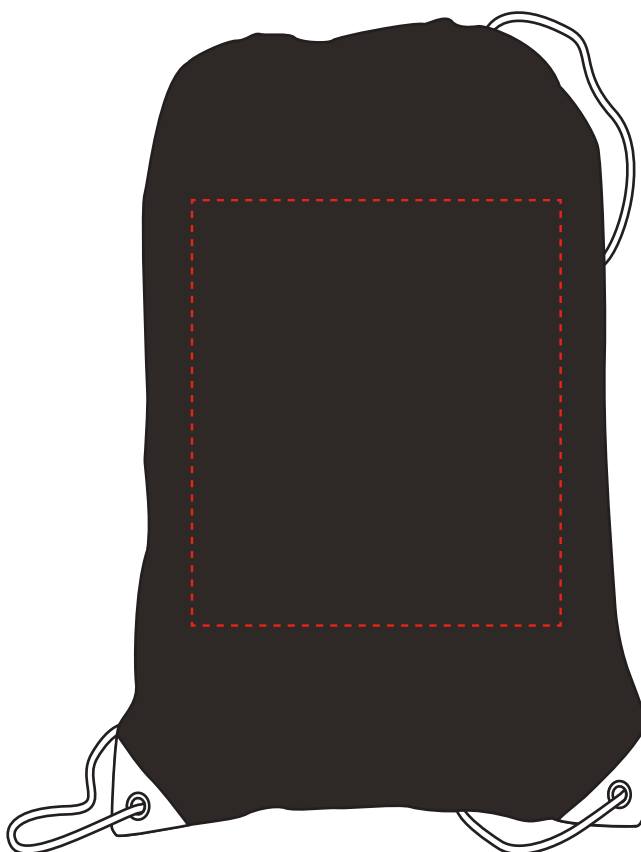

Artwork Approval

Your Ref:
Our Ref:

Quantity:
Version: 1

Product Code: QB0610
Product Colour: WHITE

PRODUCT NOTES:

We stock this item in the following colours

The dashed line is to demonstrate print area and will not appear on your printed item

PANTONE REFERENCE(S)

Full Colour Transfer Print

ARTWORK SCALE 25%

PRINTING CONCERNS:

ACTUAL ARTWORK SIZE:

Please check the following are correct

QUANTITY ☒ CORRECT PRODUCT and PRODUCT COLOUR ☒ PRINT SIZE and POSITION ☒ PRINT COLOUR ☒ SPELLING, PHONE NUMBERS, EMAILS and WEBSITES ☒

Any special print requirements must be advised at approval stage, however a new visual may have to be done and approved which may affect the lead time. We may at times advise you of our concerns with regard to the print or print colour on the pdf proof - if approval is given this is unfortunately at your own risk. If a photograph is required of the item this may be chargeable and this is quite often done on day of despatch and could delay your order if approval isn't received immediately.

We cannot accept liability for errors, however caused, which are evident in the proof and not indicated by you at this stage. You are liable for all relevant costs incurred in correcting such mistakes once the proof has been approved. Please note: Your order will not go into production until this proof is approved in writing. This product may have more than one print area, please check to ensure the print position is correct as mistakes cannot be rectified once the goods have been printed. Due to the restrictions and constraints of printing, we can only use 'coated' ink, therefore your pantone reference will need to be a 'C' code. Please double check the pantone colour against a coated pantone book before approving the artwork. The colour and texture of a product can also have an effect on the final print colour.

To proceed, please reply back to sender clearly stating that the proof is approved