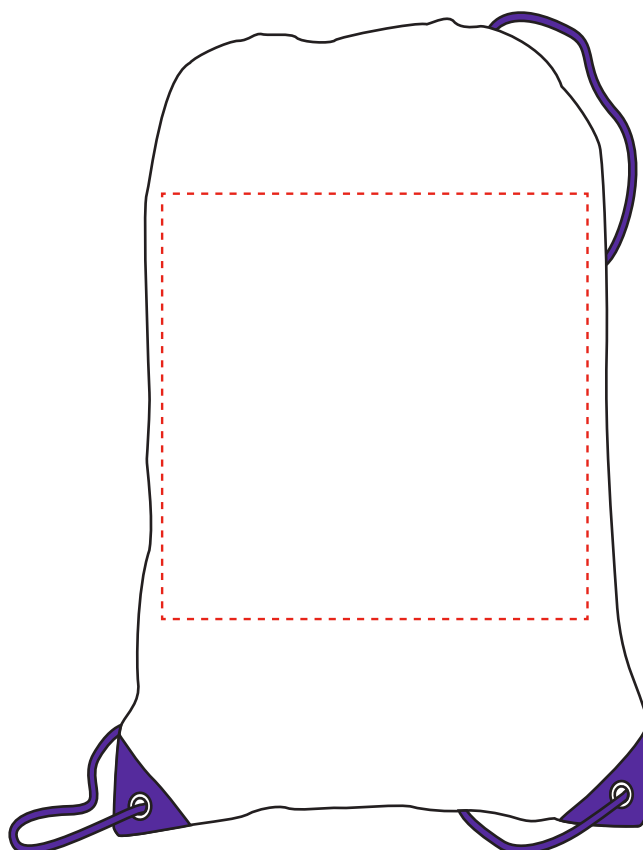

## PRODUCT NOTES:

We stock this item in the following colours

The dashed line is to demonstrate print area and will not appear on your printed item

## PANTONE REFERENCE(S)

- Colour 1
- Colour 2
- Colour 3
- Colour 4
- Colour 5

ARTWORK SCALE 25%

## ACTUAL ARTWORK SIZE:

**To proceed, please reply back to sender clearly stating that the proof is approved**

ARTWORK SCALE 100%  
Max print area: 225mm x 225mm