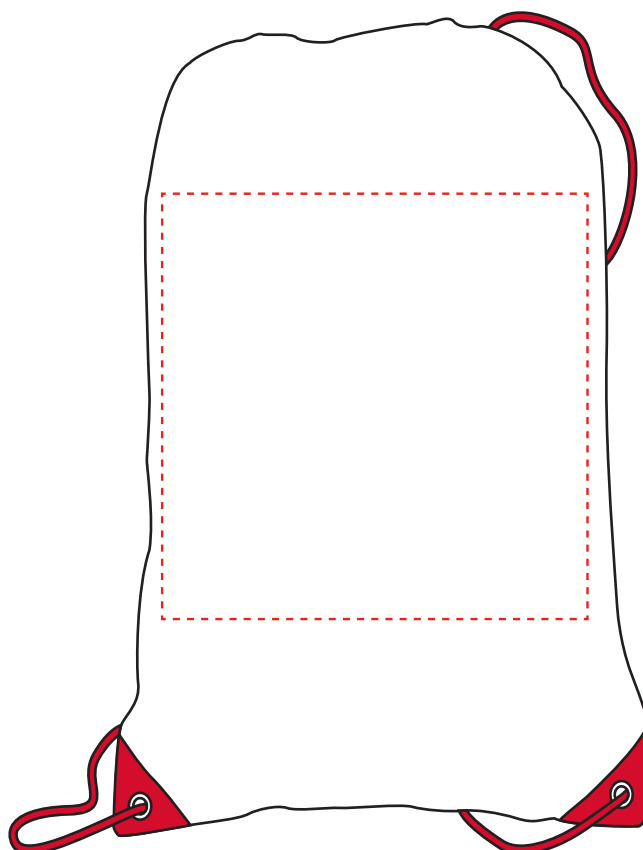

## PRODUCT NOTES:

We stock this item in the following colours

The dashed line is to demonstrate print area and will not appear on your printed item

## PANTONE REFERENCE(S)

- Colour 1
- Colour 2
- Colour 3
- Colour 4
- Colour 5

ARTWORK SCALE 25%

## ACTUAL ARTWORK SIZE:

**To proceed, please reply back to sender clearly stating that the proof is approved**

ARTWORK SCALE 100%  
Max print area: 225mm x 225mm