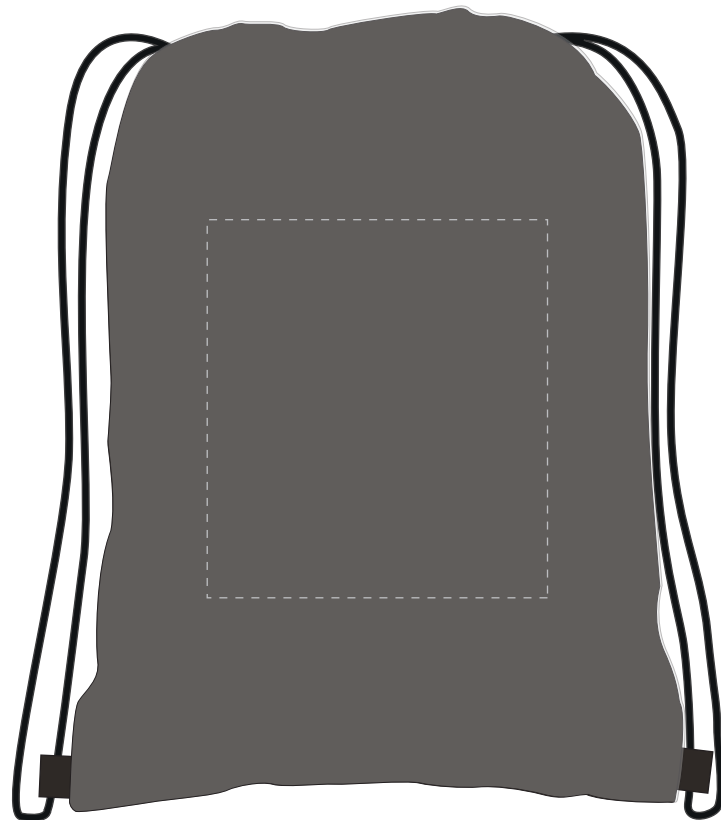

Your Ref:	Quantity:	Product Code: QB0621
Our Ref:	Version: 1	Product Colour: BLACK

PRINTING CONCERNS:**PRODUCT INFO:**

We stock this item in the following colours

**PANTONE REFERENCE(S)**

● Colour 1

● Colour 2

ARTWORK SCALE 25%

FRONT

Product Image for visualisation
- colours may vary

The dashed line is to demonstrate print area and will not appear on your printed item

PLEASE NOTE:

- All colours including print and product are for visual purposes only and should not be regarded as the actual colour of the product and print.
- Some products may vary from batch to batch and may differ from previous orders.
- The colour and texture of a product can also have an effect on the final print colour.
- By approving this order we accept that you understand these terms.