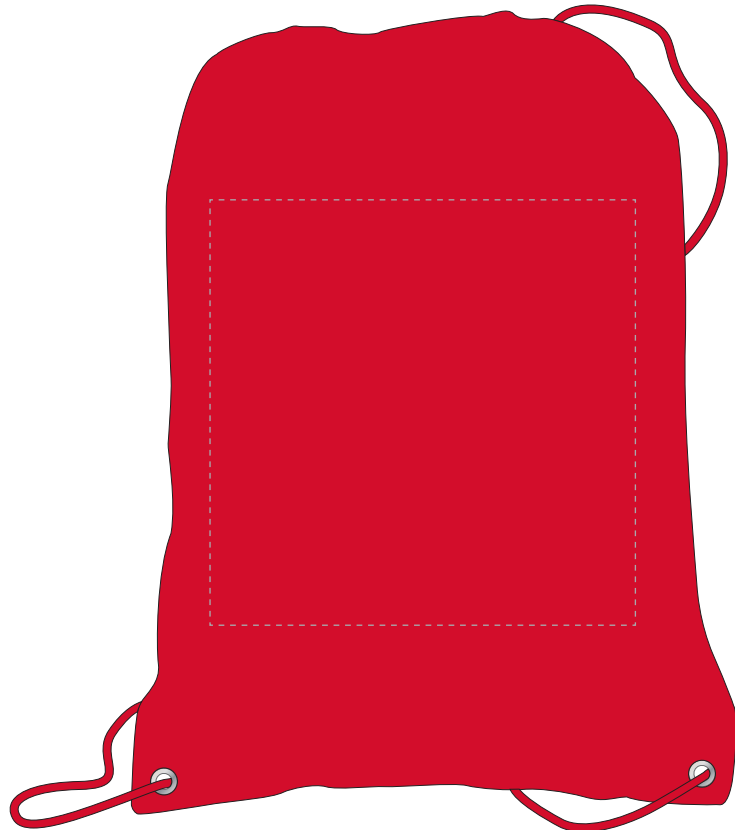

Your Ref:	Quantity:	Product Code: QB0664
Our Ref:	Version: 1	Product Colour: RED

PRINTING CONCERNS:

Please note that this product has Sustainability Markings that are not visible from this perspective

We stock this item in the following colours

**PANTONE REFERENCE(S)**

- Colour 1
- Colour 2
- Colour 3
- Colour 4

ARTWORK SCALE 25%

The dashed line is to demonstrate print area and will not appear on your printed item

PLEASE NOTE:

- All colours including print and product are for visual purposes only and should not be regarded as the actual colour of the product and print.
- Some products may vary from batch to batch and may differ from previous orders.
- The colour and texture of a product can also have an effect on the final print colour.
- By approving this order we accept that you understand these terms.

To proceed, please approve visual via the online system.

ARTWORK SCALE 100%

Max print area: 225mm x 225mm