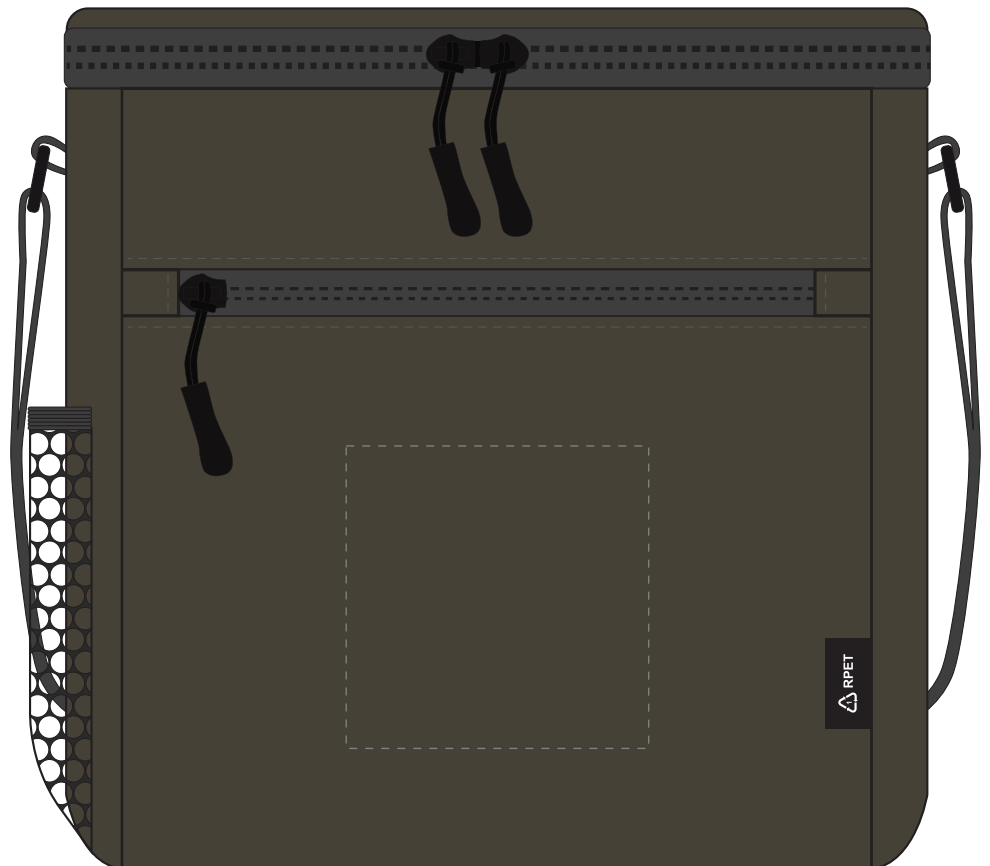

Your Ref:	Quantity:	Product Code: QB1013
Our Ref:	Version: 1	Product Colour: DARK GREY

PRINTING CONCERNS:**PRODUCT INFO:**

We stock this item in the following colours

**PANTONE REFERENCE(S)**

● Colour 1

● Colour 2

ARTWORK SCALE 40%

Product Image for visualisation
- colours may vary

The dashed line is to demonstrate print area and will not appear on your printed item

PLEASE NOTE:

- All colours including print and product are for visual purposes only and should not be regarded as the actual colour of the product and print.
- Some products may vary from batch to batch and may differ from previous orders.
- The colour and texture of a product can also have an effect on the final print colour.
- By approving this order we accept that you understand these terms.