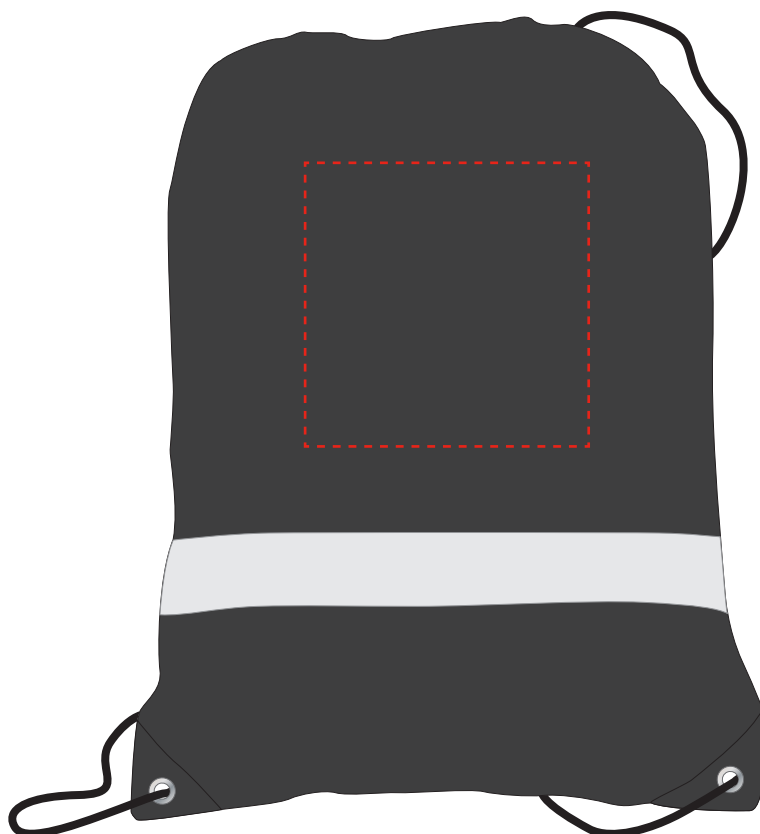

## PRODUCT NOTES:

We stock this item in the following colours

The dashed line is to demonstrate print area and will not appear on your printed item

## PANTONE REFERENCE(S)

- Colour 1
- Colour 2
- Colour 3
- Colour 4
- Colour 5

ARTWORK SCALE 25%

## ACTUAL ARTWORK SIZE: