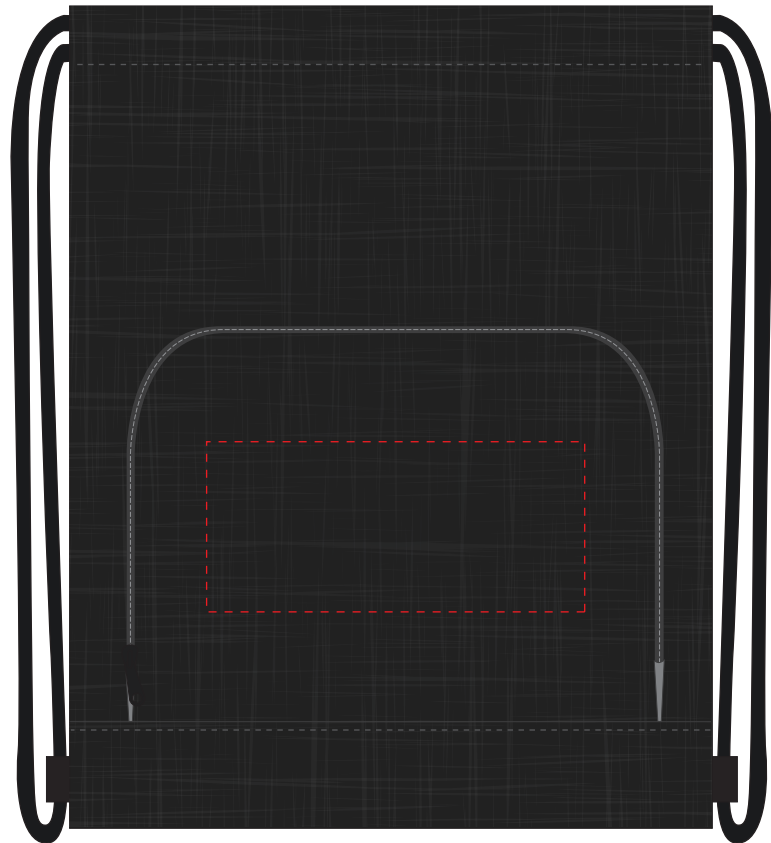

Your Ref:	Quantity:	Product Code: QB1603
Our Ref:	Version: 1	Product Colour: BLACK

PRINTING CONCERNS:**PRODUCT INFO: DUE TO THE NATURE OF THE PRODUCT THE PRINT POSITION MAY VARY BY 2 - 3 MM**

We stock this item in the following colours

PANTONE REFERENCE(S)

- Colour 1
- Colour 1
- Colour 1
- Colour 1

ARTWORK SCALE 25%

Product Image for visualisation
- colours may vary

The dashed line is to demonstrate print area and will not appear on your printed item

To proceed, please approve visual via the online system.

ARTWORK SCALE 100%
Max print area: 200mm x 90mm