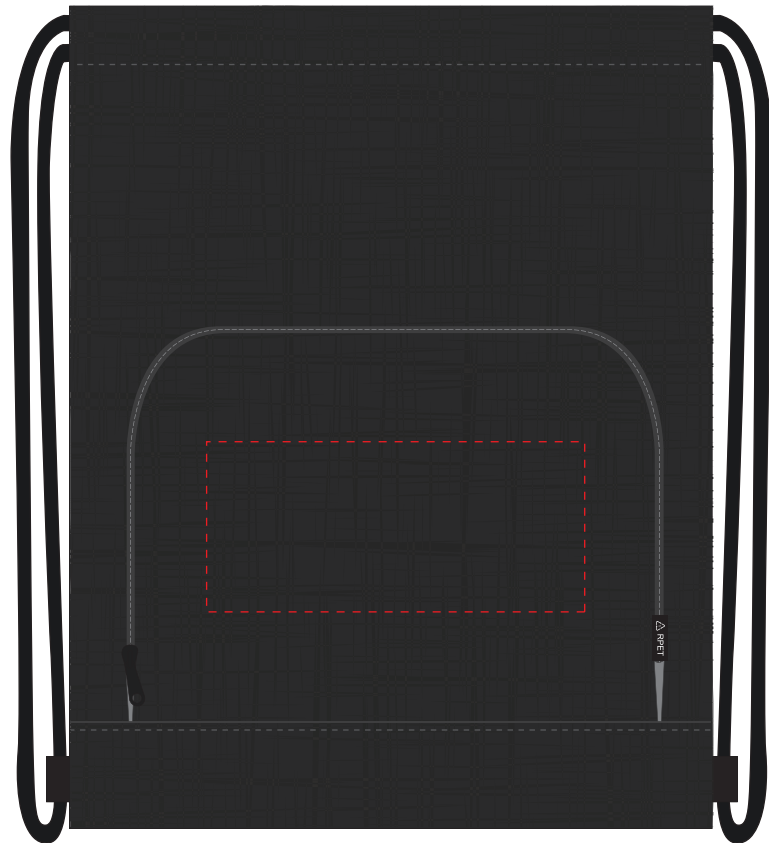

Your Ref:	Quantity:	Product Code: QB1603
Our Ref:	Version: 1	Product Colour: DARK GREY

PRINTING CONCERNS:**PRODUCT INFO: DUE TO THE NATURE OF THE PRODUCT THE PRINT POSITION MAY VARY BY 2 - 3 MM**

We stock this item in the following colours

PANTONE REFERENCE(S)

- Colour 1
- Colour 1
- Colour 1
- Colour 1

ARTWORK SCALE 25%

Product Image for visualisation
- colours may vary

The dashed line is to demonstrate print area and will not appear on your printed item

To proceed, please approve visual via the online system.

ARTWORK SCALE 100%
Max print area: 200mm x 90mm