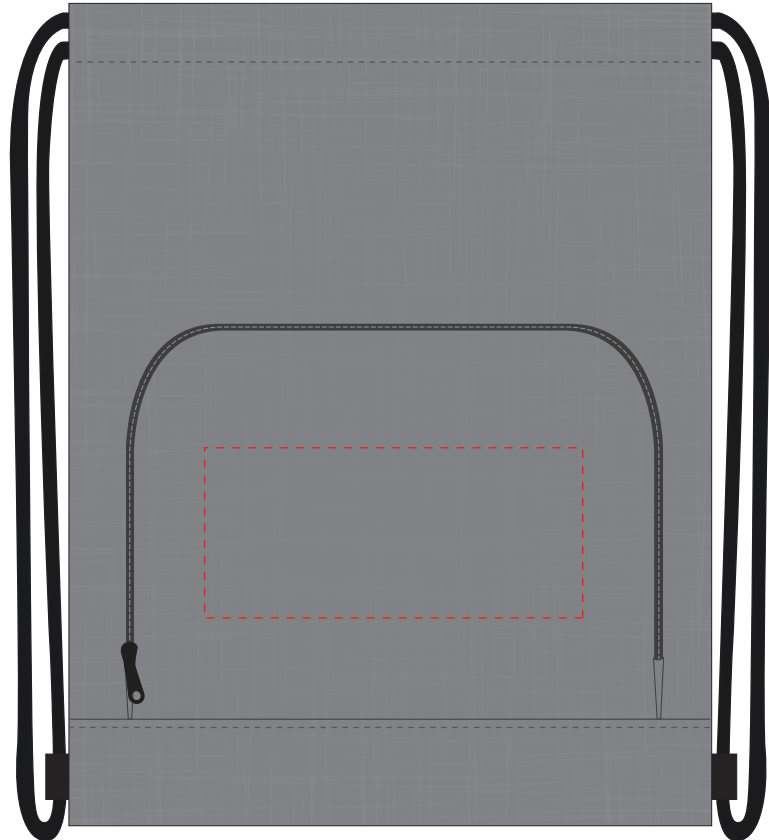

Your Ref:	Quantity:	Product Code: QB1603
Our Ref:	Version: 1	Product Colour: GREY

**PRINTING CONCERNS:****PRODUCT INFO: DUE TO THE NATURE OF THE PRODUCT THE PRINT POSITION MAY VARY BY 2 - 3 MM**

We stock this item in the following colours

**PANTONE REFERENCE(S)**

- Colour 1
- Colour 1
- Colour 1
- Colour 1

ARTWORK SCALE 25%

Product Image for visualisation  
- colours may vary

The dashed line is to demonstrate print area and will not appear on your printed item

To proceed, please approve visual via the online system.

ARTWORK SCALE 100%  
Max print area: 200mm x 90mm