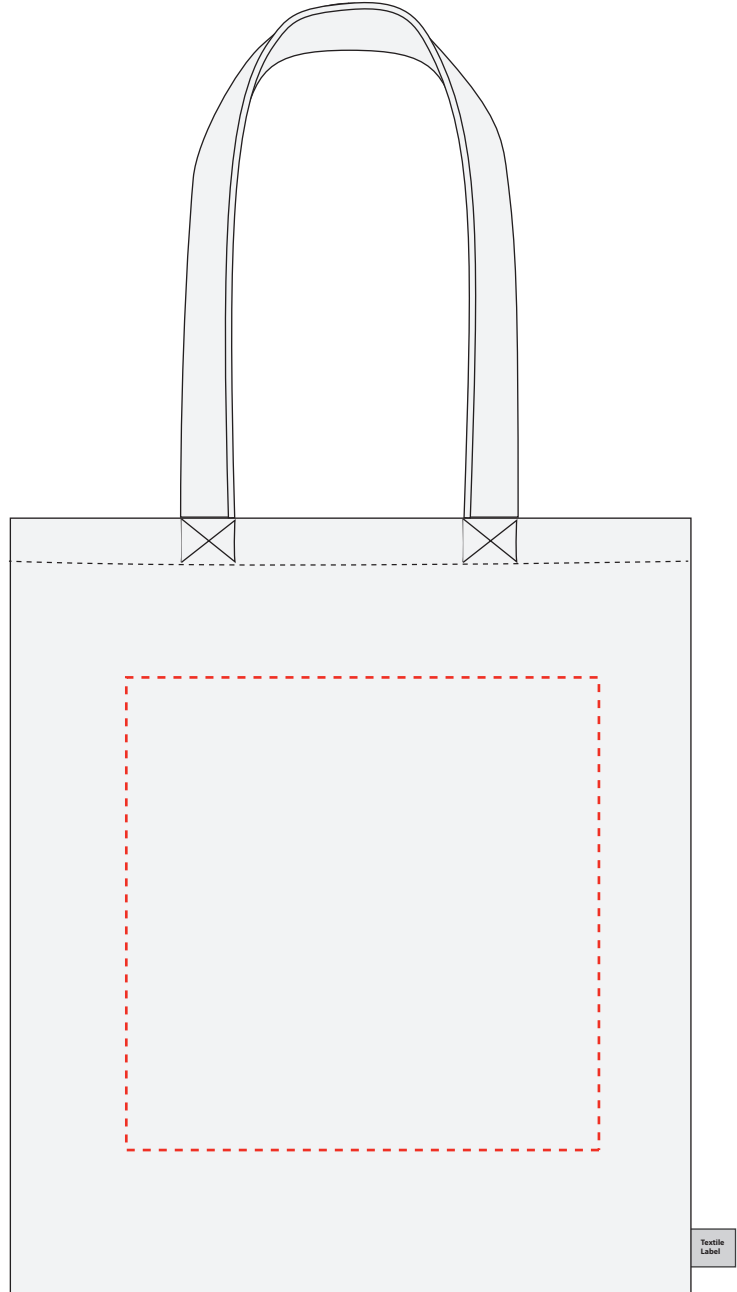

## PRODUCT NOTES:

We stock this item in the following colours

The dashed line is to demonstrate print area and will not appear on your printed item

## PANTONE REFERENCE(S)

- Colour 1
- Colour 2
- Colour 3
- Colour 4
- Colour 5

ARTWORK SCALE 25%

## ACTUAL ARTWORK SIZE:

**To proceed, please reply back to sender clearly stating that the proof is approved**

ARTWORK SCALE 100%

Max print area: 250mm x 250mm