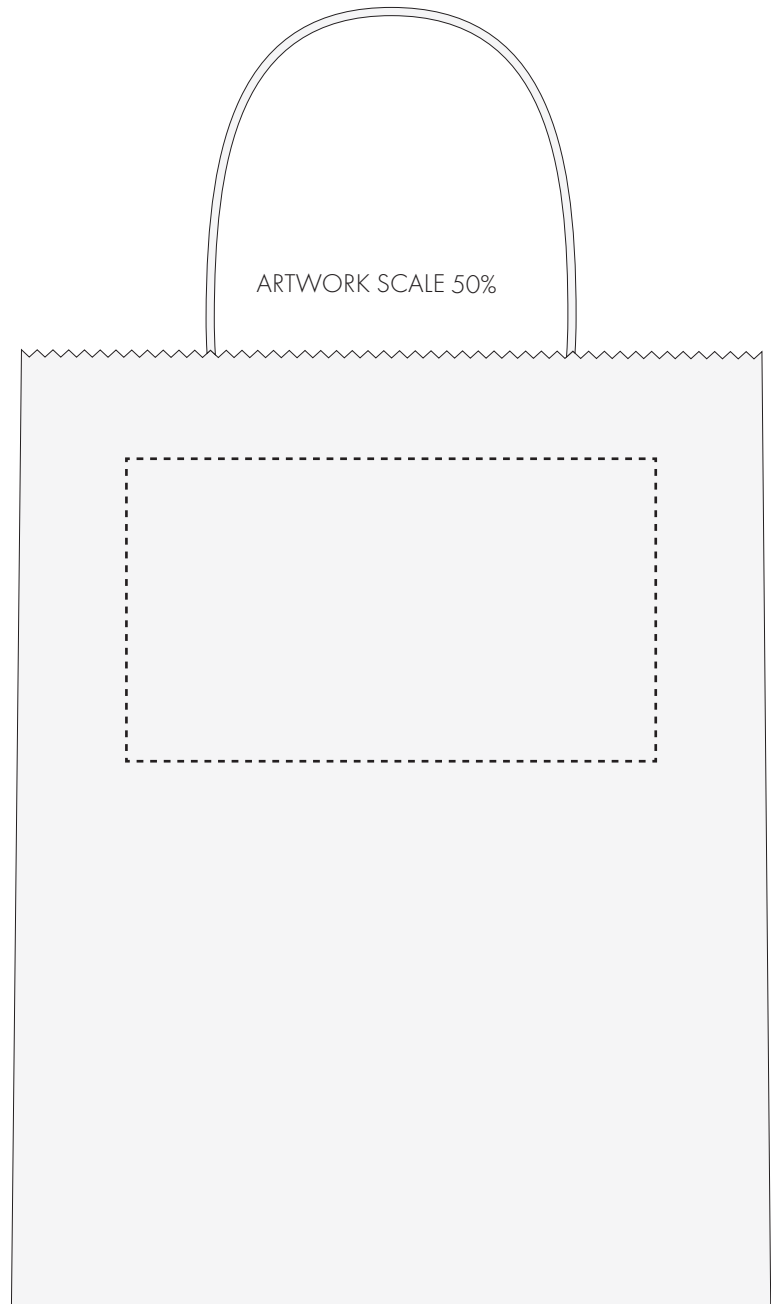

Your Ref:	Quantity:	Product Code: QB4014
Our Ref:	Version: 1	Product Colour: WHITE

PRINTING CONCERNS:**PRODUCT INFO:**

Please note that this product has Sustainability Markings that are not visible from this perspective

We stock this item in the following colours

**PANTONE REFERENCE(S)**

 Full colour digital print

Product Image for visualisation
- colours may vary

The dashed line is to demonstrate print area and will not appear on your printed item

To proceed, please approve visual via the online system.

ARTWORK SCALE 100%

Max print area: 140mm x 80mm