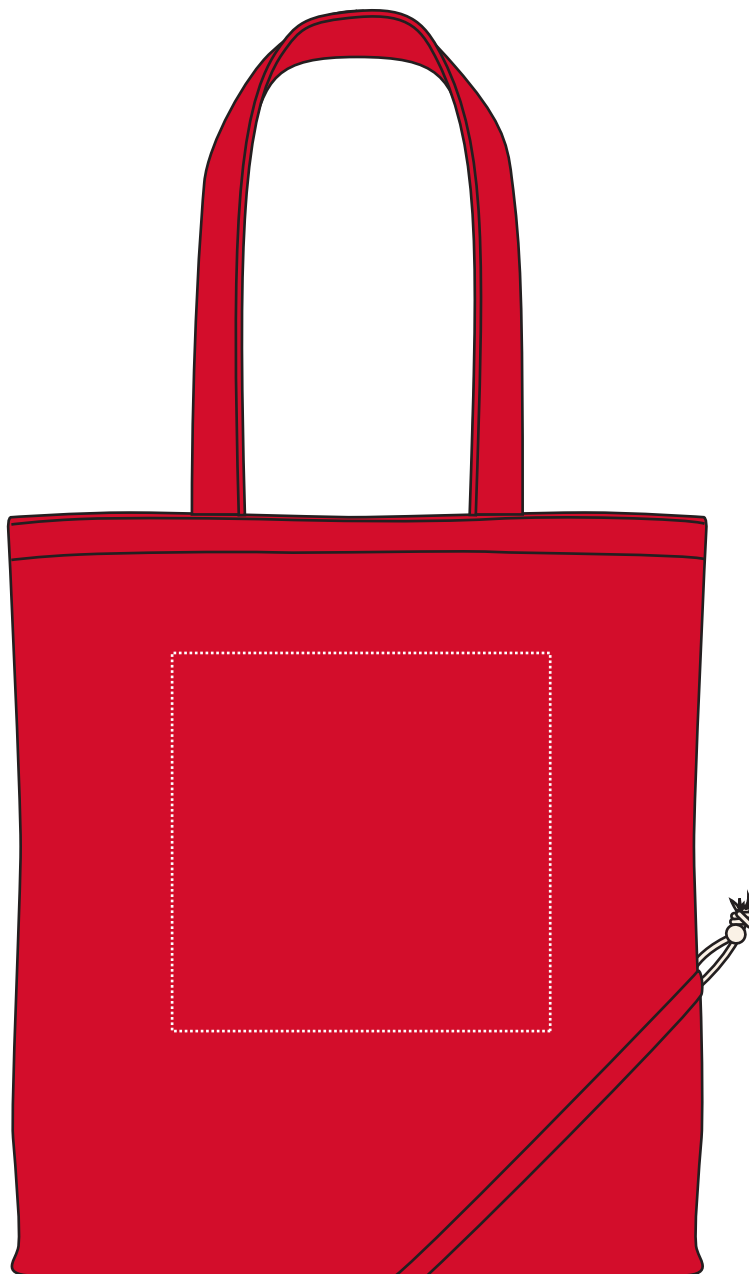

Artwork Approval

Your Ref:
Our Ref:

Quantity:
Version: 1

Product Code: QB6006
Product Colour: RED

PRODUCT NOTES:

We stock this item in the following colours

The dashed line is to demonstrate print area and will not appear on your printed item

PANTONE REFERENCE(S)

ARTWORK SCALE 25%

- Colour 1
- Colour 2
- Colour 3
- Colour 4
- Colour 5
- Colour 6

PRINTING CONCERNS:

ACTUAL ARTWORK SIZE:

Please check the following are correct

QUANTITY CORRECT PRODUCT and PRODUCT COLOUR PRINT SIZE and POSITION PRINT COLOUR SPELLING, PHONE NUMBERS, EMAILS and WEBSITES

To proceed, please reply back to sender clearly stating that the proof is approved

ARTWORK SCALE 100%
Max print area: 200mm x 200mm