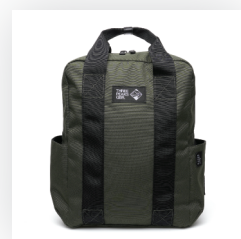

Your Ref:	Quantity:	Product Code: QB8001
Our Ref:	Version: 1	Product Colour: BLACK

**PRINTING CONCERNS:****PRODUCT INFO:**

We stock this item in the following colours

**PANTONE REFERENCE(S)**

● Colour 1

● Colour 2

ARTWORK SCALE 25%

Product Image for visualisation  
- colours may vary**The dashed line is to demonstrate print area and will not appear on your printed item****PLEASE NOTE:**

- All colours including print and product are for visual purposes only and should not be regarded as the actual colour of the product and print.
- Some products may vary from batch to batch and may differ from previous orders.
- The colour and texture of a product can also have an effect on the final print colour.
- By approving this order we accept that you understand these terms.