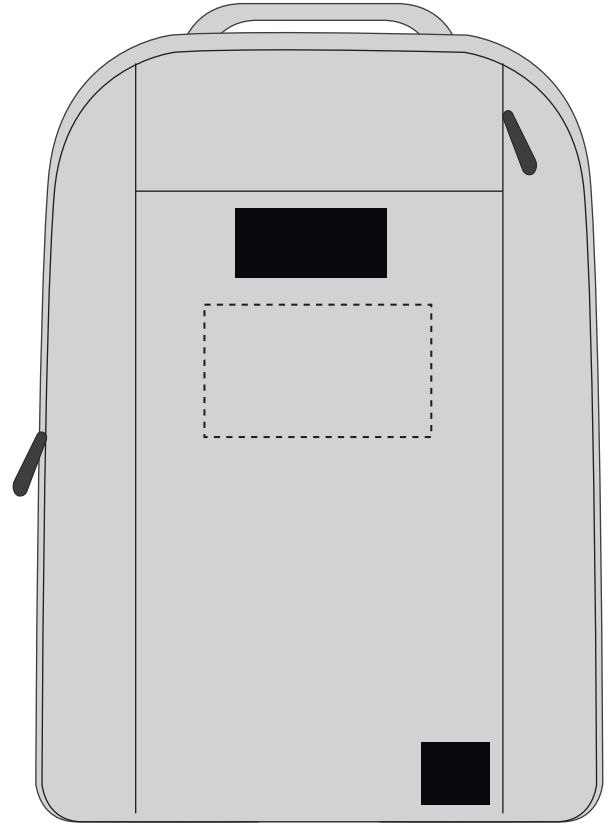

Your Ref:	Quantity:	Product Code: QB8002
Our Ref:	Version: 1	Product Colour: Light Grey

PRINTING CONCERNS:

PRODUCT INFO:

We stock this item in the following colours

PANTONE REFERENCE(S)

- Colour 1
- Colour 2

ARTWORK SCALE 25%

ARTWORK SCALE 100%
Max print area: 120mm x 70mm

Product Image for visualisation
- colours may vary

The dashed line is to demonstrate print area and will not appear on your printed item

PLEASE NOTE: