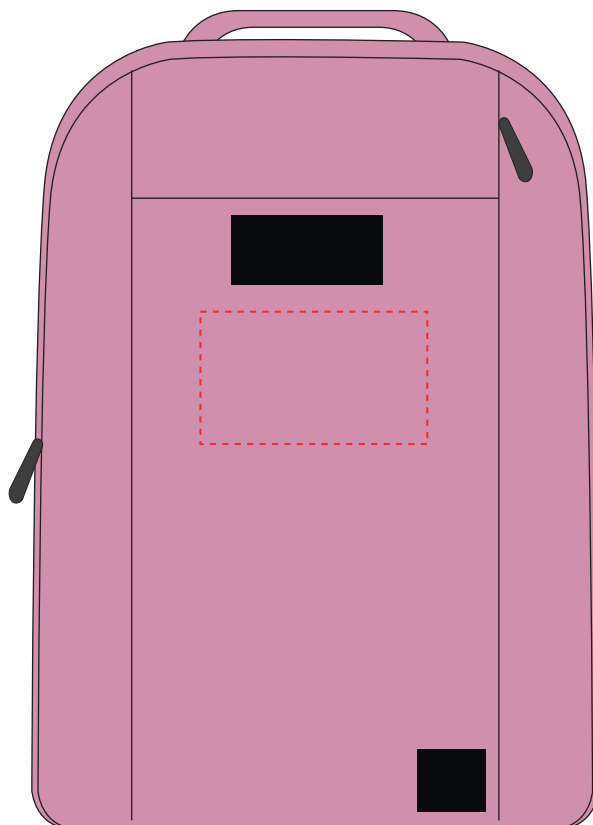

Your Ref:	Quantity:	Product Code: QB8002
Our Ref:	Version: 1	Product Colour: Pink

**PRINTING CONCERNS:**

**PRODUCT INFO:**

We stock this item in the following colours

**PANTONE REFERENCE(S)**

- Colour 1
- Colour 2

ARTWORK SCALE 25%

ARTWORK SCALE 100%  
Max print area: 120mm x 70mm

Product Image for visualisation  
- colours may vary

The dashed line is to demonstrate print area and will not appear on your printed item