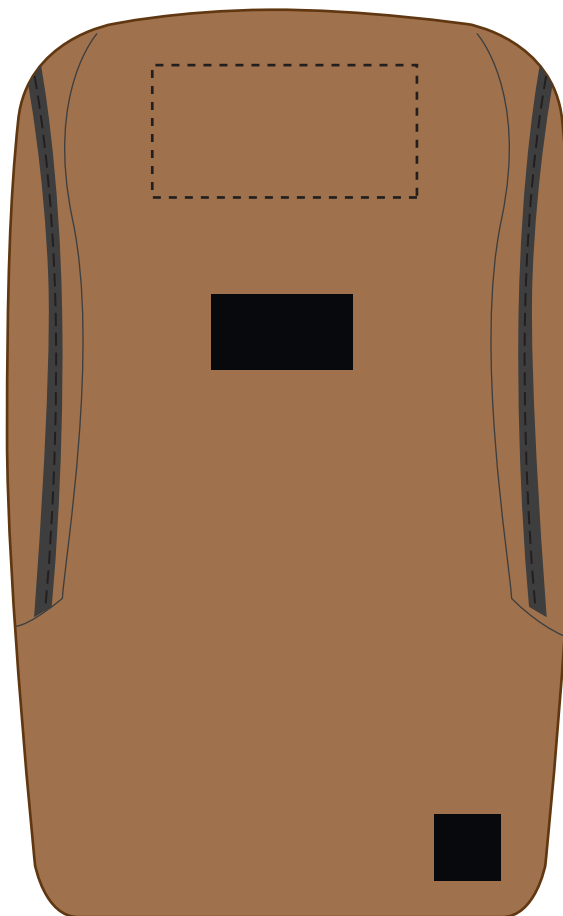

Your Ref:

Quantity:

Product Code: QB8003

Our Ref:

Version: 1

Product Colour: KHAKI

**PRINTING CONCERNS:****PRODUCT INFO:**

We stock this item in the following colours

**PANTONE REFERENCE(S)**

● Colour 1

● Colour 2

ARTWORK SCALE 25%

Product Image for visualisation  
- colours may vary

The dashed line is to demonstrate print area and will not appear on your printed item

**PLEASE NOTE:**