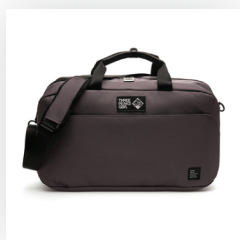

Your Ref:

Quantity:

Product Code: QB8012

Our Ref:

Version: 1

Product Colour: Grey

PRINTING CONCERNS:**PRODUCT INFO:**

We stock this item in the following colours

**PANTONE REFERENCE(S)**

● Colour 1

● Colour 2

ARTWORK SCALE 25%

Product Image for visualisation
- colours may vary

The dashed line is to demonstrate print area and will not appear on your printed item

PLEASE NOTE: