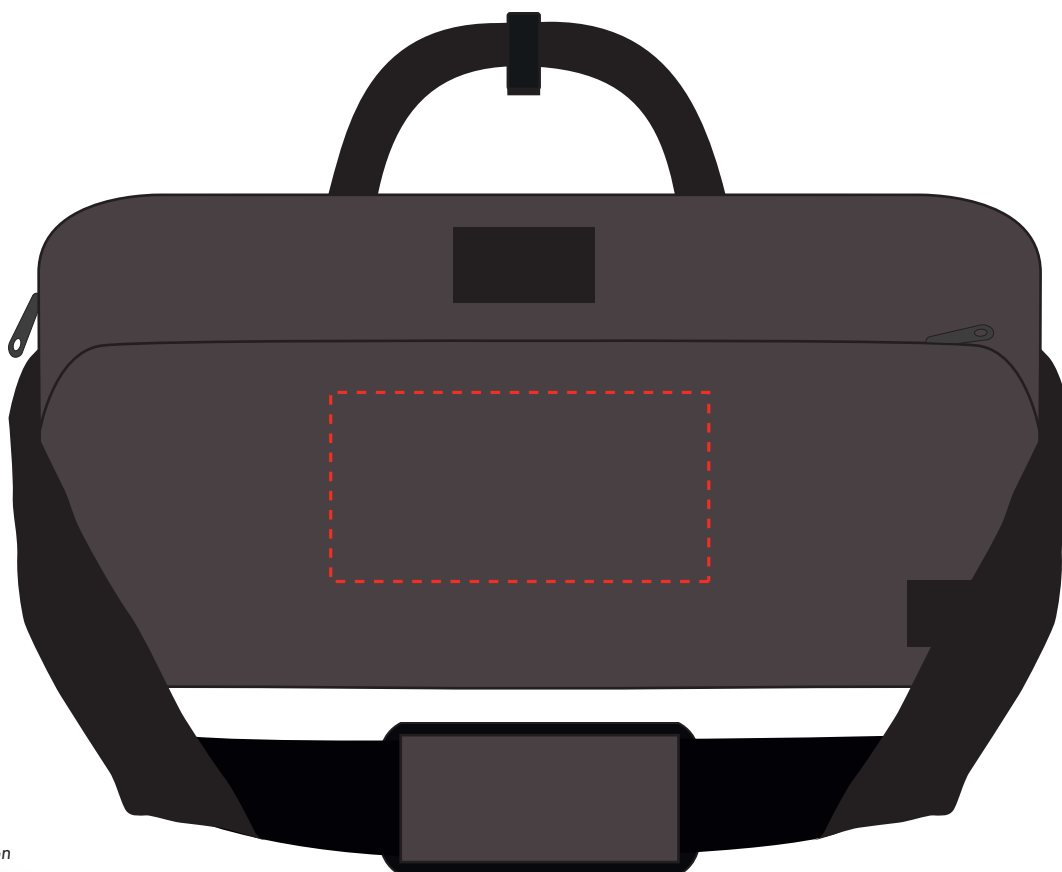

Your Ref:

Quantity:

Product Code: QB8012

Our Ref:

Version: 1

Product Colour: Grey

PRINTING CONCERNS:**PRODUCT INFO:**

We stock this item in the following colours

**PANTONE REFERENCE(S)**

● Colour 1

● Colour 2

ARTWORK SCALE 25%

Product Image for visualisation
- colours may vary

The dashed line is to demonstrate print area and will not appear on your printed item

PLEASE NOTE: