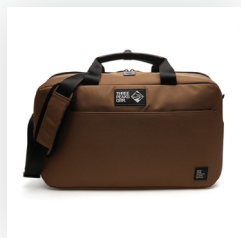

**PANTONE REFERENCE(S)**

● Colour 1

● Colour 2

ARTWORK SCALE 25%

Product Image for visualisation  
- colours may vary

The dashed line is to demonstrate print area and will not appear on your printed item

**PLEASE NOTE:**