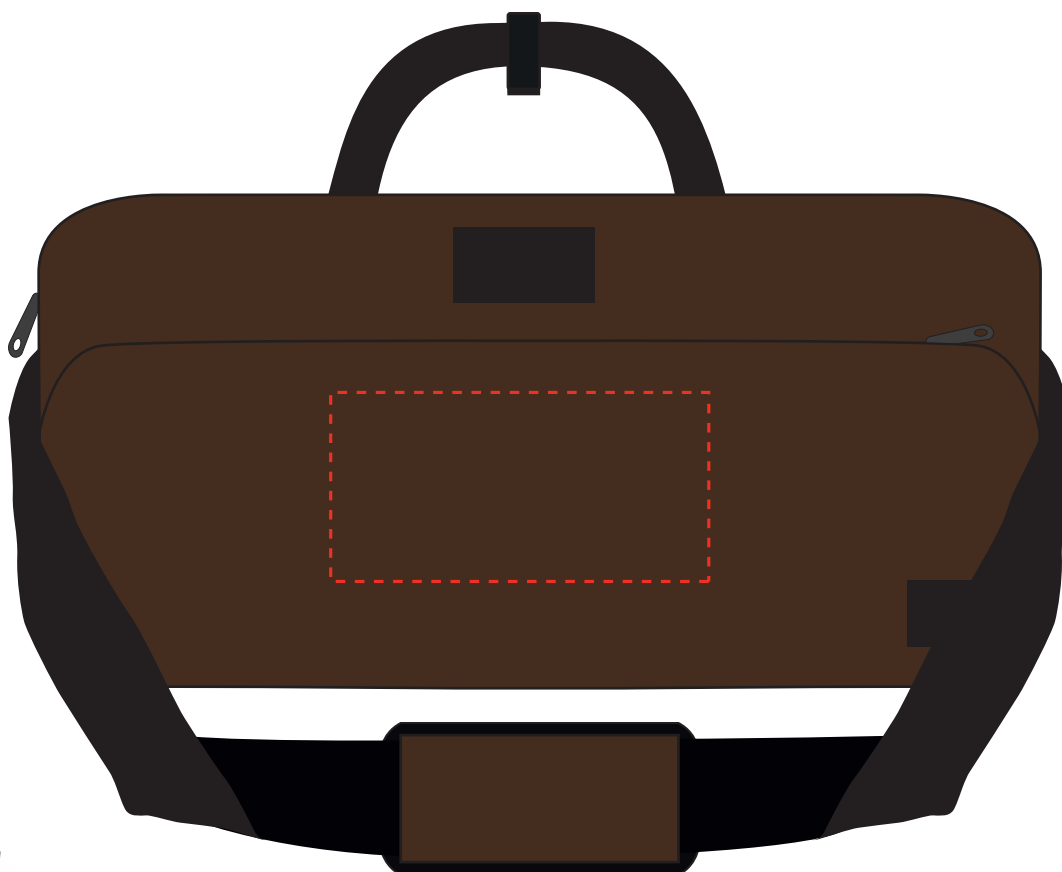

Your Ref:

Quantity:

Product Code: QB8012

Our Ref:

Version: 1

Product Colour: Khaki

**PRINTING CONCERNS:****PRODUCT INFO:**

We stock this item in the following colours

**PANTONE REFERENCE(S)**

● Colour 1

● Colour 2

ARTWORK SCALE 25%

Product Image for visualisation  
- colours may vary

The dashed line is to demonstrate print area and will not appear on your printed item

**PLEASE NOTE:**