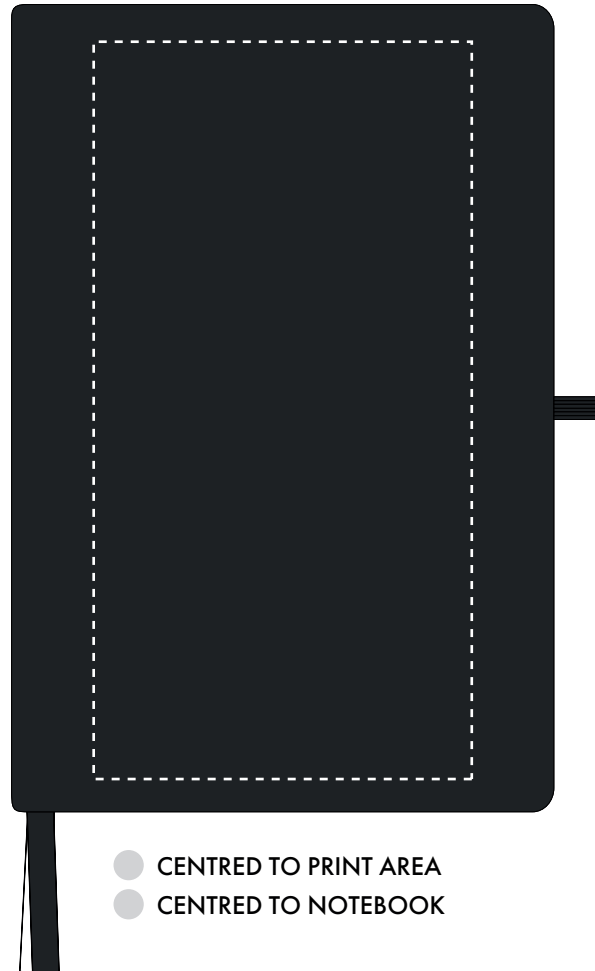

Your Ref:	Quantity:	Product Code: QS0042
Our Ref:	Version: 1	Product Colour: BLACK

PRINTING CONCERNS:

We stock this item in the following colours

**PANTONE REFERENCE(S)**

- Colour 1
- Colour 2
- Colour 3
- Colour 4

ARTWORK SCALE 50%

Please note that this product comes with a belly band around the centre of the book

The dashed line is to demonstrate print area and will not appear on your printed item

PLEASE NOTE:

- All colours including print and product are for visual purposes only and should not be regarded as the actual colour of the product and print.
- Some products may vary from batch to batch and may differ from previous orders.
- The colour and texture of a product can also have an effect on the final print colour.
- By approving this order we accept that you understand these terms.

To proceed, please approve visual via the online system.

ARTWORK SCALE 100%
Max print area: 100mm x 195mm