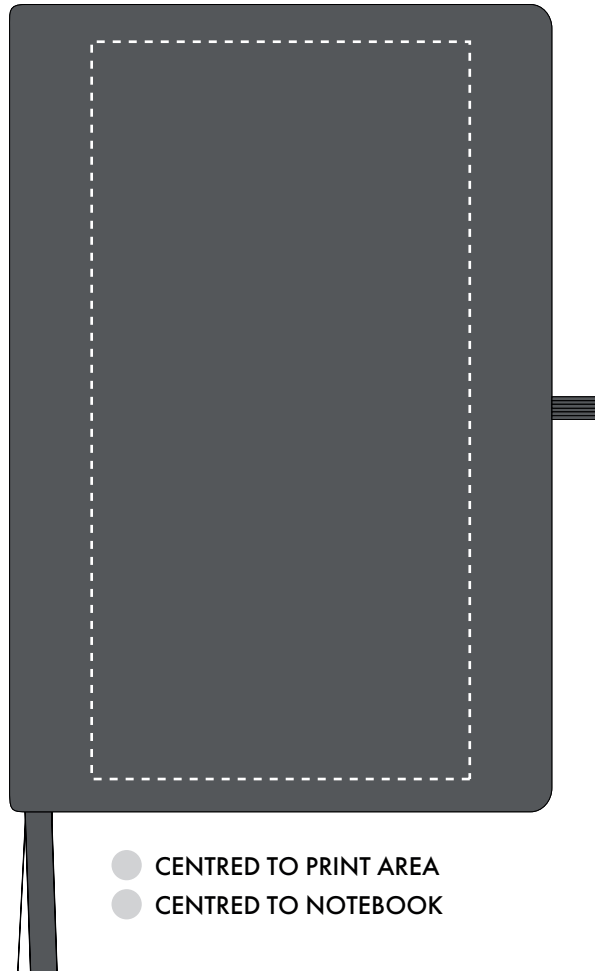

Your Ref:	Quantity:	Product Code: QS0042
Our Ref:	Version: 1	Product Colour: DARK GREY

PRINTING CONCERNS:

Please note that this product has Sustainability Markings that are not visible from this perspective

We stock this item in the following colours

**PANTONE REFERENCE(S)**

- Colour 1
- Colour 2
- Colour 3
- Colour 4

Due to the nature of the product the print position may vary by 2 - 3 mm

ARTWORK SCALE 50%

Please note that this product comes with a belly band around the centre of the book

The dashed line is to demonstrate print area and will not appear on your printed item

PLEASE NOTE:

- All colours including print and product are for visual purposes only and should not be regarded as the actual colour of the product and print.
- Some products may vary from batch to batch and may differ from previous orders.
- The colour and texture of a product can also have an effect on the final print colour.
- By approving this order we accept that you understand these terms.

To proceed, please approve visual via the online system.

ARTWORK SCALE 100%
Max print area: 100mm x 195mm