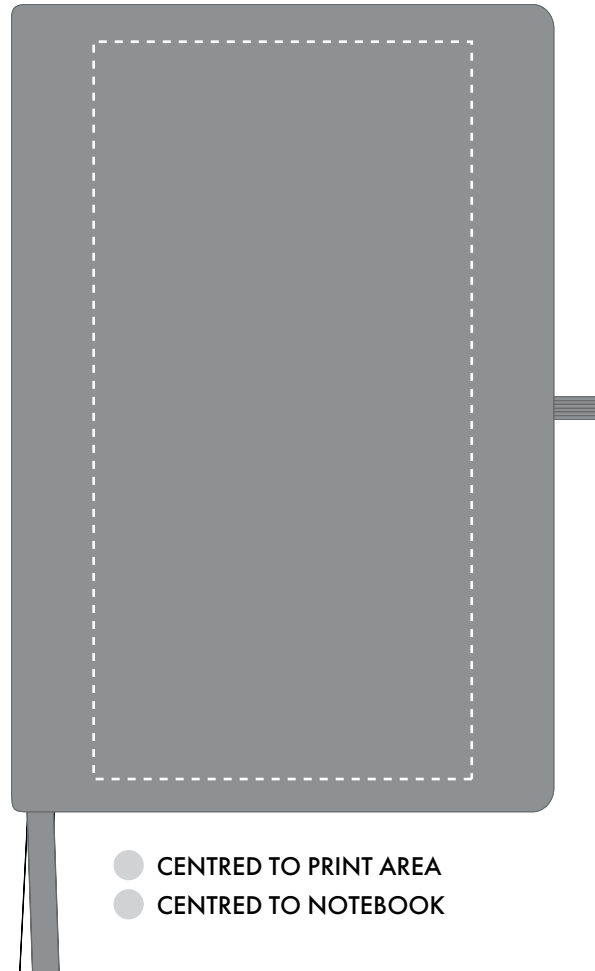

Your Ref:  
Our Ref:

Quantity:  
Version: 1

Product Code: QS0042  
Product Colour: LIGHT GREY

**PRINTING CONCERNS:**

We stock this item in the following colours

**PANTONE REFERENCE(S)**

- Colour 1
- Colour 2
- Colour 3
- Colour 4

ARTWORK SCALE 50%

- CENTRED TO PRINT AREA
- CENTRED TO NOTEBOOK

Please note that this product comes with a belly band around the centre of the book

The dashed line is to demonstrate print area and will not appear on your printed item

To proceed, please approve visual via the online system.

ARTWORK SCALE 100%  
Max print area: 100mm x 195mm