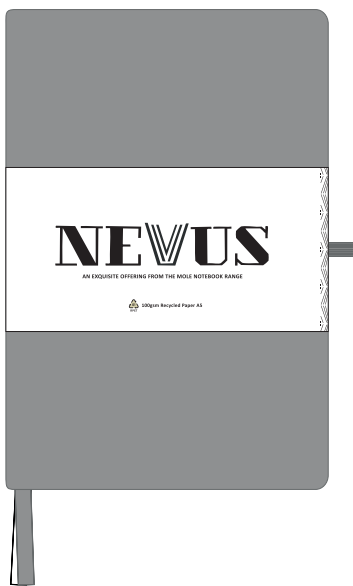

Your Ref:  
Our Ref:

Quantity:  
Version: 1

Product Code: QS0042  
Product Colour: LIGHT GREY

**PRINTING CONCERNS:**

We stock this item in the following colours

**PANTONE REFERENCE(S)**

- Colour 1
- Colour 2
- Colour 3
- Colour 4

ARTWORK SCALE 50%

- CENTRED TO PRINT AREA
- CENTRED TO NOTEBOOK

Please note that this product comes with a belly band around the centre of the book

The dashed line is to demonstrate print area and will not appear on your printed item