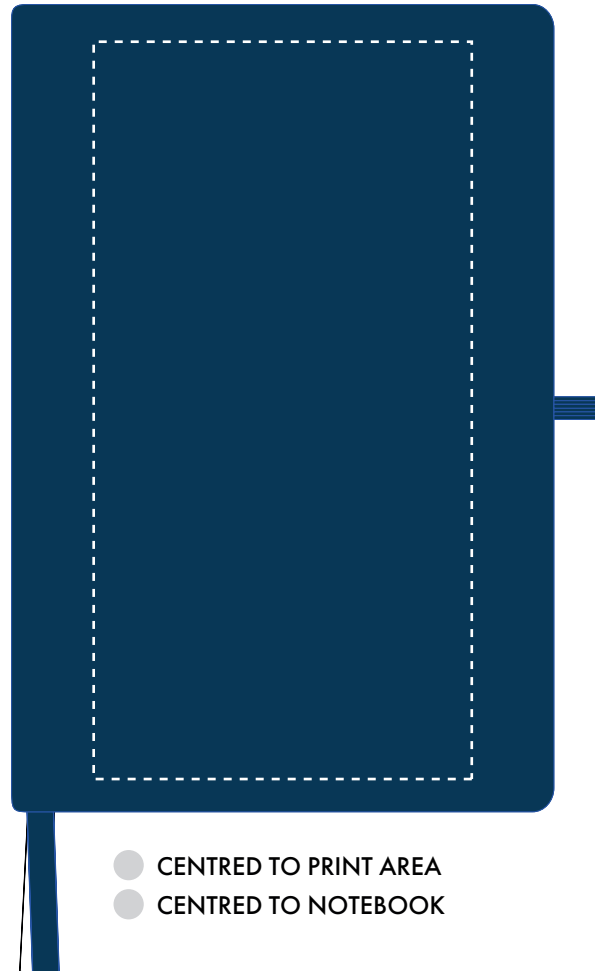

Your Ref:	Quantity:	Product Code: QS0042
Our Ref:	Version: 1	Product Colour: NAVY BLUE

PRINTING CONCERNS:

We stock this item in the following colours

**PANTONE REFERENCE(S)**

- Colour 1
- Colour 2
- Colour 3
- Colour 4

ARTWORK SCALE 50%

- CENTRED TO PRINT AREA
- CENTRED TO NOTEBOOK

Please note that this product comes with a belly band around the centre of the book

The dashed line is to demonstrate print area and will not appear on your printed item

To proceed, please approve visual via the online system.

ARTWORK SCALE 100%

Max print area: 100mm x 195mm