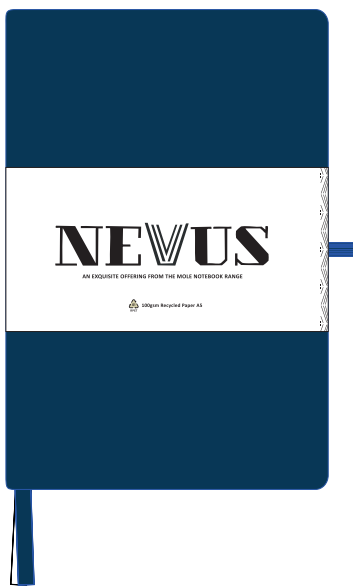

Your Ref:	Quantity:	Product Code: QS0042
Our Ref:	Version: 1	Product Colour: NAVY BLUE

PRINTING CONCERNS:

We stock this item in the following colours

**PANTONE REFERENCE(S)**

- Colour 1
- Colour 2
- Colour 3
- Colour 4

ARTWORK SCALE 50%

- CENTRED TO PRINT AREA
- CENTRED TO NOTEBOOK

Please note that this product comes with a belly band around the centre of the book

The dashed line is to demonstrate print area and will not appear on your printed item