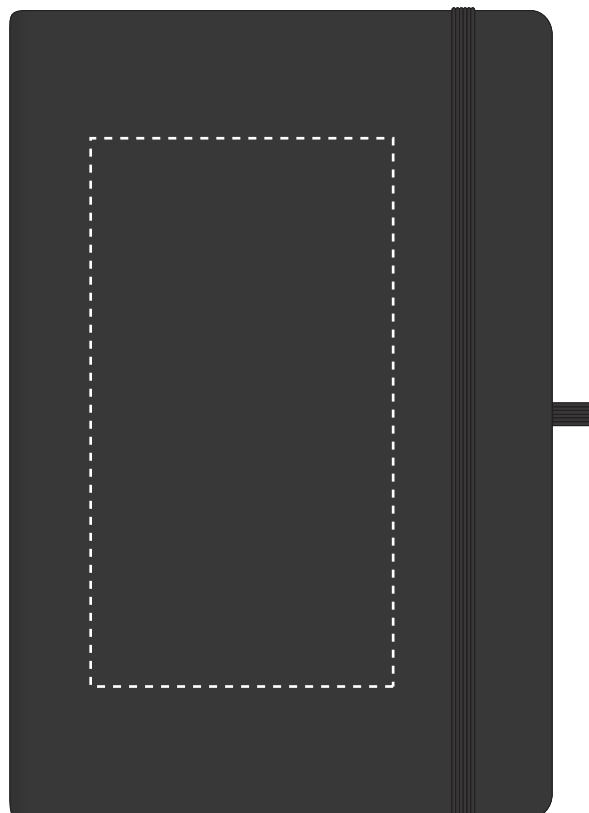

Your Ref:
Our Ref:

Quantity:
Version: 1

Product Code: QS0069
Product Colour: BLACK

PRINTING CONCERNS:**PRODUCT INFO:**

We stock this item in the following colours

**PANTONE REFERENCE(S)**

Debossing / Foil Blocking

ARTWORK SCALE 50%

PRINT LAYOUT

- CENTRED TO PRINT AREA
 CENTRED TO NOTEBOOK

Product Image for visualisation
- colours may vary

The dashed line is to demonstrate print area and will not appear on your printed item

To proceed, please approve visual via the online system.

ARTWORK SCALE 100%
Max print area: 145mm x 80mm